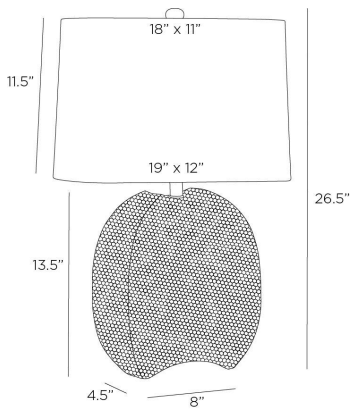

ARTERIO S

FAIRBANKS TABLE LAMP

PTC51-519
White, Ceramic

Our white ceramic lamp's soft organic form possesses the carved texture of a coral reef. Designed to draw the eye upward with its subtly curved shape, it is finished with rectangular feet for secure placement. A matching finial and oval shaped white microfiber shade lined in off-white cotton complements the neutral palette. Steel hardware plated in antique brass. Finish will vary.

APPEARANCE

Materials	Ceramic, Steel, Microfiber, Cotton
Finishes	White, Antique Brass, White, Off-White
Finish Will Vary	Yes
Top Coat/Sealant	Yes

DIMENSIONS

Overall	W: 19 in x D: 12 in x H: 26.5 in
Foot Print	W: 8 in x D: 4.5 in
Body	W: 12.5 in x D: 7 in x H: 13.5 in
Finial	Dia: 1 in x H: 1 in
Shade Top	W: 18 in x D: 11 in
Shade Side	H: 11.5 in
Shade Bottom	W: 19 in x D: 12 in
Harp Size	H: 8.5 in
Neck	Dia: 1.0 in x H: 4 in

WIRING

Wire Rating	Indoor Only
Cord	10 FT, Clear/Silver, SPT-2
Socket	1, Type A - E26
Suggested Bulb Type	A19
Switch	At Socket, 3-Way Rotary
Maximum Wattage	150.0
Voltage	110-120 V

CERTIFICATIONS & COMPLIANCY

Certifications	Middle East, European Union, United Kingdom, Australia, Mexico, United States, Canada
Compliance	RoHS, UL/ETL, CB

SHIPPING

Product Weight	9.0 lbs
Gross Weight 1	12.0 lbs
Gross Weight 2	5.0 lbs
Shipping Box 1	W: 7.0 in x D: 12.0 in x H: 14.0 in
Shipping Box 2	W: 14 in x D: 21 in x H: 15.5 in