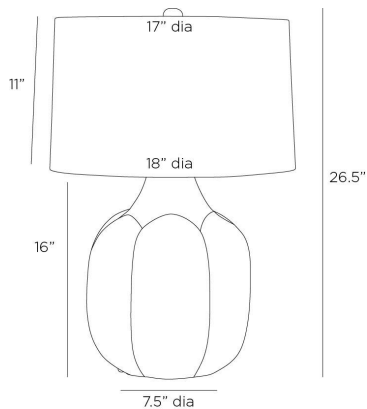

ARTERIO RS

FIG LAMP

PTC52-594
Icy Morn, Ceramic

Like a ripe piece of fruit, the grooved silhouette of this ceramic table lamp brings a feeling of growth and abundance to any corner. Finished in an icy morn glaze with antique brass-plated steel hardware, it is topped with an ivory microfiber drum shade lined in off-white cotton secured with a matching finial. Finish will vary.

APPEARANCE

Materials	Ceramic, Steel, Microfiber, Cotton
Finishes	Icy Morn, Polished Nickel, Ivory, Off-White
Finish Will Vary	Yes
Top Coat/Sealant	Yes

DIMENSIONS

Overall	Dia: 18.0 in x H: 26.5 in
Foot Print	Dia: 7.5 in
Body	Dia: 12.0 in x H: 16 in
Finial	Dia: 1 in x H: 1 in
Shade Top	Dia: 17.0 in
Shade Side	H: 11 in
Shade Bottom	Dia: 18.0 in
Harp Size	H: 8.5 in
Neck	Dia: 1.0 in x H: 1 in

WIRING

Wire Rating	Indoor Only
Cord	10 FT, Clear/Silver, SPT-2
Socket	1, Type A - E26
Suggested Bulb Type	A19
Switch	At Socket, 3-Way Rotary
Maximum Wattage	150.0
Voltage	110-120 V

CERTIFICATIONS & COMPLIANCY

Certifications	Middle East, European Union, United Kingdom, Australia, Mexico, United States, Canada
Compliance	RoHS, UL/ETL, CB

SHIPPING

Product Weight	12.0 lbs
Gross Weight 1	20.0 lbs
Gross Weight 2	5.0 lbs
Shipping Box 1	W: 12.0 in x D: 12.0 in x H: 17.0 in
Shipping Box 2	W: 22 in x D: 22 in x H: 15 in