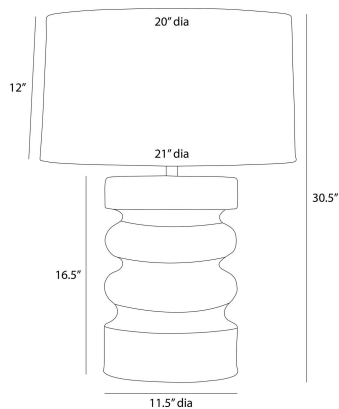

## KATRINA TABLE LAMP

PTC58-421  
Celadon, Ceramic

An undulating oversized porcelain lamp glazed in celadon. Topped with a white linen drum shade and lined in white cotton and antique brass sphere finial. Finish will vary.

### DIMENSIONS

Overall	Dia: 21.0 in x H: 30.5 in
Foot Print	Dia: 11.5 in
Body	Dia: 11.5 in x H: 16.5 in
Finial	Dia: 1 in x H: 1 in
Shade Top	Dia: 20.0 in
Shade Side	H: 12 in
Shade Bottom	Dia: 21.0 in
Harp Size	H: 10.5 in
Neck	Dia: 1.25 in x H: 2 in

### SHIPPING

Product Weight	14.1 lbs
Gross Weight 1	19.84 lbs
Gross Weight 2	5 lbs
Shipping Box 1	W: 15.5 in x D: 15.5 in x H: 23.5 in
Shipping Box 2	W: 23 in x D: 30 in x H: 19 in