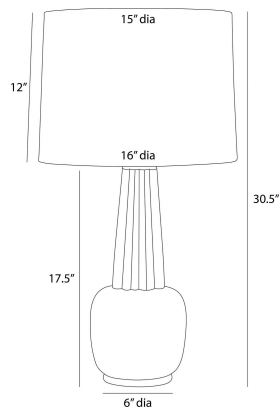

ARTERIOS

ARLINGTON TABLE LAMP

PTC60-673
Ivory, Ceramic

A new finish for a traditional favorite. The porcelain Arlington features an elongated ribbed neck that towers over a rounded base. The ivory finish accentuates its feminine frame. Topped with an off-white linen drum shade lined in off-white cotton and matching porcelain finial. Finish will vary.

APPEARANCE

Materials	Ceramic, Steel, Linen, Cotton, Steel
Finishes	Ivory, Antique Brass, Off-White, Off-White, Antique Brass
Harp Finish	Brass
Finish Will Vary	Yes
Top Coat/Sealant	No

DIMENSIONS

Overall	Dia: 16.0 in x H: 30.5 in
Foot Print	Dia: 6.0 in
Body	Dia: 8.0 in x H: 17.5 in
Finial	Dia: 1.5 in x H: 1.5 in
Shade Top	Dia: 15.0 in
Shade Side	H: 12 in
Shade Bottom	Dia: 16.0 in
Harp Size	H: 9 in
Neck	Dia: 1.0 in x H: 1 in

WIRING

Wire Rating	Indoor Only
Cord	10 FT, Clear/Silver, SPT-2
Socket	1, Type A - E26
Suggested Bulb Type	A19
Switch	At Socket, 3-Way Rotary
Maximum Wattage	150.0
Voltage	110-120 V

CERTIFICATIONS & COMPLIANCY

Certifications	Middle East, European Union, United Kingdom, Mexico, United States, Canada
Compliance	RoHS, UL/ETL, CB

SHIPPING

Product Weight	4.7 lbs
Gross Weight 1	7.0 lbs
Gross Weight 2	5 lbs
Shipping Box 1	W: 24.0 in x D: 24 in x H: 33.0 in
Shipping Box 2	W: 20 in x D: 20 in x H: 16 in