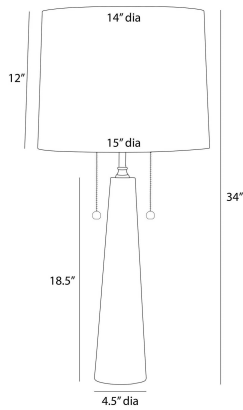

ARTERIOS

SIDNEY LAMP

PTC65-711
Natural, Travertine

A twist on our classic table lamp, our conical style is crafted of natural travertine stone. Bronze steel hardware and double bronze on/off pull chains juxtapose the organic material of the base. Topped with a bronze sphere finial and an off-white microfiber drum shade lined with off-white cotton. Finish will vary.

APPEARANCE

Materials	Travertine, Steel, Microfiber, Cotton, Steel
Finishes	Natural, Bronze, Off-White, Off-White, Bronze
Finish Will Vary	Yes
Top Coat/Sealant	Yes

DIMENSIONS

Overall	Dia: 15.0 in x H: 34 in
Foot Print	Dia: 4.5 in
Body	Dia: 4.5 in x H: 18.5 in
Finial	Dia: 1 in x H: 1 in
Shade Top	Dia: 14.0 in
Shade Side	H: 12 in
Shade Bottom	Dia: 15.0 in
Neck	Dia: 0.75 in x H: 5.75 in

WIRING

Wire Rating	Indoor Only
Cord	8 FT, Clear/Silver, SPT-2
Socket	2, Type A - E26
Suggested Bulb Type	A19
Switch	At Socket, On/Off Pull Chain
Maximum Wattage	60.0
Voltage	110-120 V

CERTIFICATIONS & COMPLIANCY

Certifications	Middle East, European Union, United Kingdom, Mexico, United States, Canada
Compliance	RoHS, UL/ETL, CB

SHIPPING

Product Weight	16.4 lbs
Gross Weight 1	16.53 lbs
Gross Weight 2	5 lbs
Shipping Box 1	W: 9.0 in x D: 10.5 in x H: 32.0 in
Shipping Box 2	W: 16 in x D: 16 in x H: 13 in

CONTRACT

Contract Suitability	Contract Suitable As Is
Tilt Test Degrees	8 Degrees

REPLACEMENT PARTS

PTC65FIN