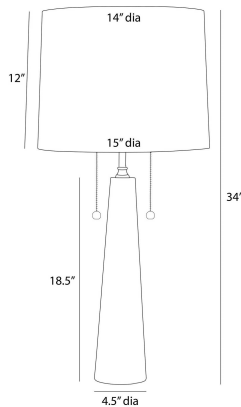

ARTERIOS

SIDNEY TABLE LAMP

PTC65-711
Natural, Travertine

A twist on our classic table lamp, our conical style is crafted of natural travertine stone. Bronze steel hardware and double bronze on/off pull chains juxtapose the organic material of the base. Topped with a bronze sphere finial and an off-white microfiber drum shade lined with off-white cotton. Finish will vary.

APPEARANCE

Materials	Travertine, Steel, Microfiber, Cotton, Steel
Finishes	Natural, Bronze, Off-White, Off-White, Bronze
Finish Will Vary	Yes
Top Coat/Sealant	Yes

DIMENSIONS

Overall	Dia: 15.0 in x H: 34 in
Foot Print	Dia: 4.5 in
Body	Dia: 4.5 in x H: 18.5 in
Finial	Dia: 1 in x H: 1 in
Shade Top	Dia: 14.0 in
Shade Side	H: 12 in
Shade Bottom	Dia: 15.0 in
Neck	Dia: 0.75 in x H: 5.75 in

WIRING

Wire Rating	Indoor Only
Cord	8 FT, Clear/Silver, SPT-2
Socket	2, Type A - E26
Suggested Bulb Type	A19
Switch	At Socket, On/Off Pull Chain
Maximum Wattage	60.0
Voltage	110-120 V

CERTIFICATIONS & COMPLIANCY

Certifications	Middle East, European Union, United Kingdom, Mexico, United States, Canada
Compliance	RoHS, UL/ETL, CB

SHIPPING

Product Weight	16.4 lbs
Gross Weight 1	16.53 lbs
Gross Weight 2	5 lbs
Shipping Box 1	W: 9.0 in x D: 10.5 in x H: 32.0 in
Shipping Box 2	W: 16 in x D: 16 in x H: 13 in

CONTRACT

Contract Suitability	Contract Suitable As Is
Tilt Test Degrees	8 Degrees

REPLACEMENT PARTS

PTC65FIN