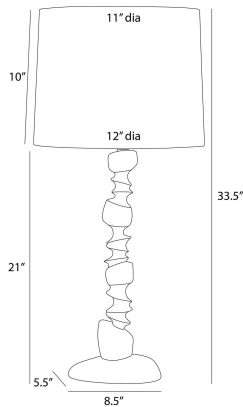

## KASHMIR LAMP

PTC67-711  
Ivory, Ricestone

This modern totemic sculpture offers illumination along with its rhythmic shape. Reminiscent of stacked river stones, the ivory ricestone composite base delivers an implied movement that is even more dynamic when displayed in a pair on a console or credenza. Topped with an off-white linen drum shade and lined in off-white cotton. Finished with an antique brass hardware and finial. Finish will vary.

### DIMENSIONS

Overall	Dia: 12.0 in x H: 33.5 in
Foot Print	W: 8.5 in x D: 5.5 in
Body	W: 3.5 in x D: 3.5 in x H: 21 in
Finial	Dia: 1 in x H: 1 in
Shade Top	Dia: 11.0 in
Shade Side	H: 10 in
Shade Bottom	Dia: 12.0 in
Harp Size	H: 9.5 in
Neck	Dia: 1.25 in x H: 1.5 in