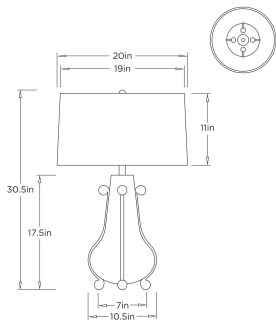

ARTERIOS

MIRIAM LAMP

PTC68-441 MIRIAM LAMP

ARTERIOS

PTC68-441
Ivory Crackle, Ceramic

Drawing inspiration from the sinuous lines of Art Nouveau, this hand-crafted ceramic lamp features an elegant, flowing silhouette perched on four spherical feet that echo the base's detailing. Glazed in an ivory crackle finish that contrasts with polished nickel-plated steel hardware, it is topped with an ivory microfiber drum shade lined in off-white cotton. Finish will vary

APPEARANCE

Materials	Ceramic, Steel, Microfiber, Cotton
Finishes	Ivory Crackle, Polished Nickel, Ivory, Off-White
Harp Finish	Polished Nickel
Finish Will Vary	Yes
Top Coat/Sealant	No

DIMENSIONS

Overall	Dia: 20.0 in x H: 30.5 in
Foot Print	W: 7 in x D: 6.5 in
Body	Dia: 10.5 in x H: 17.5 in
Finial	Dia: 1.25 in x H: 1.25 in
Shade Top	W: 19 in
Shade Side	H: 11 in
Shade Bottom	W: 20 in
Harp Size	H: 10.5 in
Neck	Dia: 1.0 in x H: 1 in

WIRING

Wire Rating	Indoor Only
Cord	10 FT, Clear/Silver, SPT-2
Socket	1, Type A - E26
Suggested Bulb Type	A19
Switch	At Socket, 3-Way Rotary
Maximum Wattage	150.0
Voltage	110-120 V

CERTIFICATIONS & COMPLIANCY

Certifications	Middle East, European Union, United Kingdom, Mexico, United States, Canada
Compliance	RoHS, UL/ETL, CB

SHIPPING

Product Weight	7.0 lbs
Gross Weight 1	10.0 lbs
Gross Weight 2	5.0 lbs
Shipping Box 1	W: 14.0 in x D: 14.0 in x H: 27.0 in
Shipping Box 2	W: 21 in x D: 21 in x H: 12 in