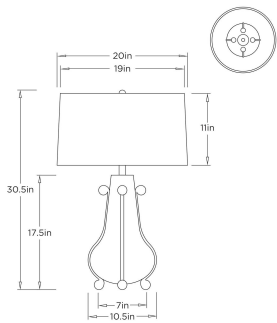

ARTERIOS

MIRIAM TABLE LAMP

PTC68-441 MIRIAM LAMP

ARTERIOS