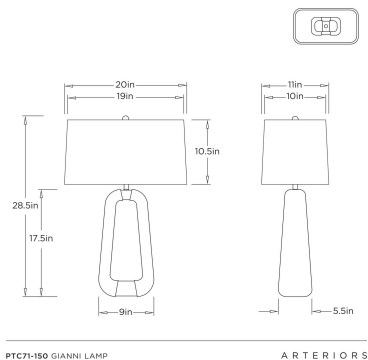

ARTERIOS

GIANNI TABLE LAMP

PTC71-150
Ivory, Ricestone

A modern form in ivory ricestone composite is accented with antique brass-plated steel, which visually unites the mixed-material foundation adding a mix of sculpture and textural touch to a space, it is topped with a rectangular white linen drum shade with white cotton lining. Finish will vary.

APPEARANCE

Materials	Ricestone, Steel, Linen, Cotton
Finishes	Ivory, Antique Brass, White, White
Finish Will Vary	Yes
Top Coat/Sealant	Yes

DIMENSIONS

Overall	W: 20 in x D: 11.5 in x H: 28.5 in
Body	W: 9 in x D: 5.5 in x H: 17.5 in
Finial	Dia: 1 in x H: 1 in
Shade Top	W: 19 in x D: 10 in
Shade Side	H: 10.5 in
Shade Bottom	W: 20 in x D: 11 in
Harp Size	H: 9.5 in
Neck	D: 0.75 in x H: 1 in

WIRING

Wire Rating	Indoor Only
Cord	10 FT, Taupe Fabric, SPT-2
Socket	1, Type A - E26
Suggested Bulb Type	A19
Switch	At Socket, 3-Way Rotary
Maximum Wattage	150.0
Voltage	110-120 V

CERTIFICATIONS & COMPLIANCY

Certifications	Middle East, European Union, United Kingdom, Mexico, United States, Canada
Compliance	RoHS, UL/ETL, CB

SHIPPING

Product Weight	22.0 lbs
Gross Weight 1	24.0 lbs
Gross Weight 2	5.0 lbs
Shipping Box 1	W: 13.0 in x D: 8.25 in x H: 26.0 in
Shipping Box 2	W: 13.0 in x D: 22.0 in x H: 14.5 in

CONTRACT

Contract Suitability	Contract Suitable As Is
Tilt Test Degrees	8 Degrees