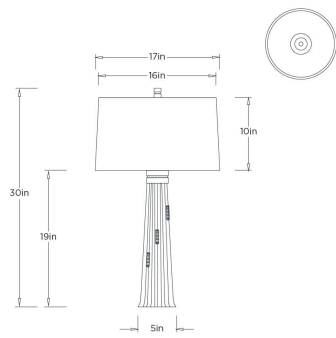

ARTERIOS

FOLLIES TABLE LAMP

PTC76-SH067 FOLLIES TABLE LAMP

ARTERIOS