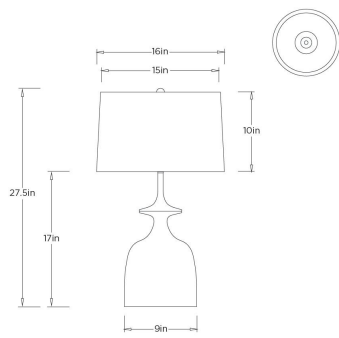

ARTERIOS

BRIDGEPORT TABLE LAMP

PTC79-SH027 BRIDGEPORT TABLE LAMP

ARTERIOS