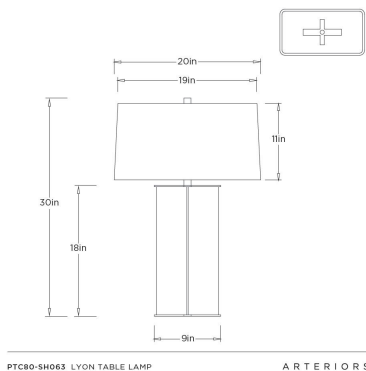

ARTERIOS

LYON TABLE LAMP

PTC80-SH063
Rosso Levanto, Marble

Anchored by a vertically extended form, the Lyon Table Lamp pairs architectural structure with the dramatic beauty of Rosso Levanto marble. A richly veined marble slab is framed in dark steel, creating a striking interplay of weight, line, and proportion. Sculptural and commanding, this table lamp brings refined strength and timeless presence to living spaces or entryways.

APPEARANCE

Materials	Marble, Iron, Linen, Cotton
Finishes	Rosso Levanto, Dark Bronze, White, White
Harp Finish	Bronze
Finish Will Vary	Yes
Top Coat/Sealant	Yes

DIMENSIONS

Overall	W: 20 in x D: 11 in x H: 30 in
Foot Print	W: 9 in x D: 6 in
Base	W: 9 in x D: 6 in x H: 0.25 in
Body	W: 9 in x D: 6 in x H: 17.75 in
Finial	Dia: 1 in x H: 1.5 in
Shade Top	W: 19 in x D: 10 in
Shade Side	H: 10.5 in
Shade Bottom	W: 20 in x D: 11 in
Neck	Dia: 1 in x H: 2 in

WIRING

Wire Rating	Indoor Only
Cord	10 FT, Black/White, SPT-2
Socket	1, Type A - E26
Suggested Bulb Type	A19
Photographed Bulb	Classic Standard Bulb
Switch	At Socket, 3-Way Rotary
Maximum Wattage	150
Voltage	110-120 V

CERTIFICATIONS & COMPLIANCY

Certifications	Middle East, European Union, United Kingdom, Mexico, United States, Canada
Compliance	RoHS, UL/ETL, CB

SHIPPING

Product Weight	24 lbs
Gross Weight 1	53.4 lbs
Gross Weight 2	3.3 lbs
Shipping Box 1	W: 9.5 in x D: 12.5 in x H: 26.5 in
Shipping Box 2	W: 13 in x D: 22 in x H: 12.5 in