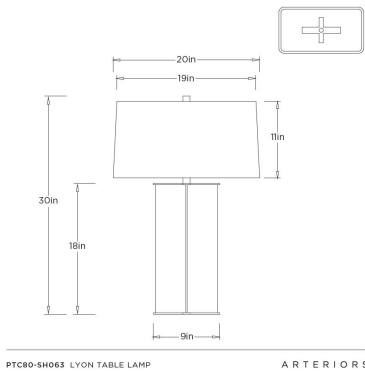

ARTERIOS

LYON TABLE LAMP

PTC80-SH063
Rosso Levanto, Marble

Anchored by a vertically extended form, the Lyon Table Lamp pairs architectural structure with the dramatic beauty of Rosso Levanto marble. A richly veined marble slab is framed in dark steel, creating a striking interplay of weight, line, and proportion. Sculptural and commanding, this table lamp brings refined strength and timeless presence to living spaces or entryways.

APPEARANCE

Materials	Marble, Iron, Linen, Cotton
Finishes	Rosso Levanto, Dark Bronze, White, White
Harp Finish	Bronze
Finish Will Vary	Yes
Top Coat/Sealant	Yes

DIMENSIONS

Overall	W: 20 in x D: 11 in x H: 30 in
Foot Print	W: 9 in x D: 6 in
Base	W: 9 in x D: 6 in x H: 0.25 in
Body	W: 9 in x D: 6 in x H: 17.75 in
Finial	Dia: 1 in x H: 1.5 in
Shade Top	W: 19 in x D: 10 in
Shade Side	H: 10.5 in
Shade Bottom	W: 20 in x D: 11 in
Neck	Dia: 1 in x H: 2 in

WIRING

Wire Rating	Indoor Only
Cord	10 FT, Black/White, SPT-2
Socket	1, Type A - E26
Suggested Bulb Type	A19
Photographed Bulb	Classic Standard Bulb
Switch	At Socket, 3-Way Rotary
Maximum Wattage	150
Voltage	110-120 V

CERTIFICATIONS & COMPLIANCY

Compliance	RoHS
------------	------

SHIPPING

Product Weight	24 lbs
Gross Weight 1	53.4 lbs
Gross Weight 2	3.3 lbs
Shipping Box 1	W: 9.5 in x D: 12.5 in x H: 26.5 in
Shipping Box 2	W: 13 in x D: 22 in x H: 12.5 in