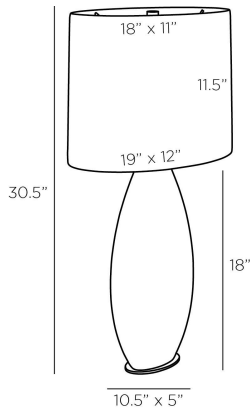

ARTERIOS

BRANDO TABLE LAMP

PTE07-519
Gray Cobra, Porcelain

A simple porcelain form is glazed in a gray cobra finish to recall the iridescent scales of a reptile. Its form gently undulates to highlight an intriguing mix of gray, black, and white patterns atop an oval base of antique brass. An oval drum shade of white microfiber lined in cotton adds a neutral accent. Taupe cloth cord and three-way rotary switch. Finish will vary.

APPEARANCE

Materials	Porcelain, Steel, Microfiber, Cotton
Finishes	Gray Cobra, Antique Brass, White, Off-White
Finish Will Vary	Yes
Top Coat/Sealant	No

DIMENSIONS

Overall	W: 19 in x D: 12 in x H: 30.5 in
Foot Print	W: 7 in x D: 5 in
Base	W: 7 in x D: 5 in x H: 0.25 in
Body	W: 10.5 in x D: 5 in x H: 18 in
Shade Top	W: 18 in x D: 11 in
Shade Side	H: 11.5 in
Shade Bottom	W: 19 in x D: 12 in
Neck	Dia: 1.0 in x H: 2 in

SHIPPING

Product Weight	13.5 lbs
Gross Weight 1	20.0 lbs
Gross Weight 2	5.0 lbs
Shipping Box 1	W: 6.5 in x D: 12.0 in x H: 18.5 in
Shipping Box 2	W: 14 in x D: 21 in x H: 15.5 in

CONTRACT

Contract Suitability	Contract Suitable As Is
Tilt Test Degrees	10 Degrees