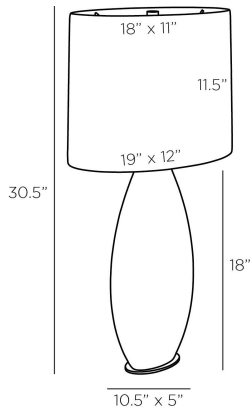

ARTERIOS

BRANDO TABLE LAMP

PTE07-519
Gray Cobra, Porcelain

A simple porcelain form is glazed in a gray cobra finish to recall the iridescent scales of a reptile. Its form gently undulates to highlight an intriguing mix of gray, black, and white patterns atop an oval base of antique brass. An oval drum shade of white microfiber lined in cotton adds a neutral accent. Taupe cloth cord and three-way rotary switch. Finish will vary.

APPEARANCE

Materials	Porcelain, Steel, Microfiber, Cotton
Finishes	Gray Cobra, Antique Brass, White, Off-White
Finish Will Vary	Yes
Top Coat/Sealant	No

DIMENSIONS

Overall	W: 19 in x D: 12 in x H: 30.5 in
Foot Print	W: 7 in x D: 5 in
Base	W: 7 in x D: 5 in x H: 0.25 in
Body	W: 10.5 in x D: 5 in x H: 18 in
Shade Top	W: 18 in x D: 11 in
Shade Side	H: 11.5 in
Shade Bottom	W: 19 in x D: 12 in
Neck	Dia: 1.0 in x H: 2 in

SHIPPING

Product Weight	13.5 lbs
Gross Weight 1	20.0 lbs
Gross Weight 2	5.0 lbs
Shipping Box 1	W: 6.5 in x D: 12.0 in x H: 18.5 in
Shipping Box 2	W: 14 in x D: 21 in x H: 15.5 in

CONTRACT

Contract Suitability	Contract Suitable As Is
Tilt Test Degrees	10 Degrees