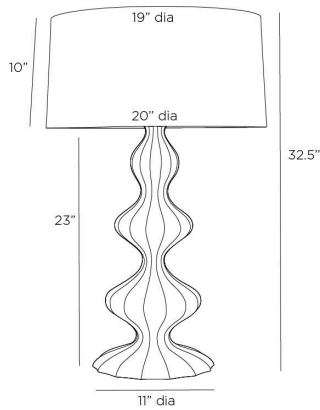

ARTERIOS

CHELLE TABLE LAMP

PTE09-764
Ice Reactive, Porcelain

Like flowing waves, the lines of our porcelain squiggle lamp are enhanced by an ice reactive glaze that mimics water rushing down. Mutable shades accent each refined ridge at its pinch point. This porcelain essential is topped with antique brass hardware and an oval shade of ivory microfiber. Finish will vary.

APPEARANCE

Materials	Porcelain, Steel, Microfiber, Microfiber
Finishes	Ice Reactive, Antique Brass, Ivory, White
Finish Will Vary	Yes
Top Coat/Sealant	No

DIMENSIONS

Overall	Dia: 20.0 in x H: 32.5 in
Foot Print	Dia: 11.0 in
Body	Dia: 11.0 in x H: 23 in
Finial	Dia: 1 in x H: 1 in
Shade Top	Dia: 19.0 in
Shade Side	H: 10 in
Shade Bottom	Dia: 20.0 in

WIRING

Wire Rating	Indoor Only
Socket	1, Type A - E26
Suggested Bulb Type	A19
Switch	At Socket, 3-Way Rotary
Maximum Wattage	150.0
Voltage	110-120 V

CERTIFICATIONS & COMPLIANCY

Certifications	Mexico, United States, Canada
Compliance	UL/ETL

SHIPPING

Product Weight	8.6 lbs
Gross Weight 1	12.0 lbs
Gross Weight 2	5.0 lbs
Shipping Box 1	W: 13.0 in x D: 13.0 in x H: 25.0 in
Shipping Box 2	W: 22 in x D: 22 in x H: 12 in

CONTRACT

Contract Suitability	Contract Suitable As Is
Tilt Test Degrees	10 Degrees