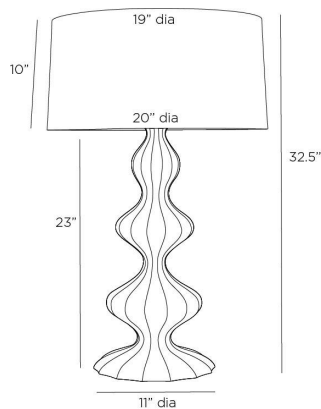

ARTERIOS

CHELLE TABLE LAMP

PTE09-764
Ice Reactive, Porcelain

Like flowing waves, the lines of our porcelain squiggle lamp are enhanced by an ice reactive glaze that mimics water rushing down. Mutable shades accent each refined ridge at its pinch point. This porcelain essential is topped with antique brass hardware and an oval shade of ivory microfiber. Finish will vary.

APPEARANCE

Materials	Porcelain, Steel, Microfiber, Microfiber
Finishes	Ice Reactive, Antique Brass, Ivory, White
Finish Will Vary	Yes
Top Coat/Sealant	No

DIMENSIONS

Overall	Dia: 20.0 in x H: 32.5 in
Foot Print	Dia: 11.0 in
Body	Dia: 11.0 in x H: 23 in
Finial	Dia: 1 in x H: 1 in
Shade Top	Dia: 19.0 in
Shade Side	H: 10 in
Shade Bottom	Dia: 20.0 in

WIRING

Wire Rating	Indoor Only
Socket	1, Type A - E26
Suggested Bulb Type	A19
Switch	At Socket, 3-Way Rotary
Maximum Wattage	150.0
Voltage	110-120 V

CERTIFICATIONS & COMPLIANCY

Certifications	Mexico, United States, Canada
Compliance	UL/ETL

SHIPPING

Product Weight	8.6 lbs
Gross Weight 1	12.0 lbs
Gross Weight 2	5.0 lbs
Shipping Box 1	W: 13.0 in x D: 13.0 in x H: 25.0 in
Shipping Box 2	W: 22 in x D: 22 in x H: 12 in

CONTRACT

Contract Suitability	Contract Suitable As Is
Tilt Test Degrees	10 Degrees