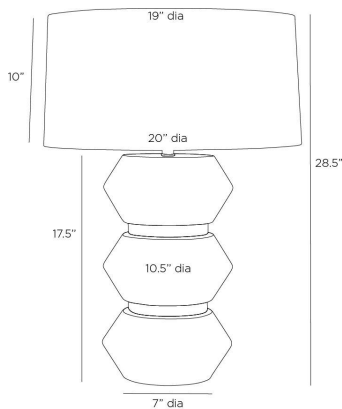

ARTERIO RS

DRIFTER TABLE LAMP

PTE10-SH047

Haze Blue Reactive Glaze, Ceramic

Totemic forms are stacked and structured to become more than the sum of their parts in this impactful ceramic style. Glazed in haze blue with a horizontal grooved texture, the Drifter is finished with an antique brass finial and an oval shade of ivory microfiber. Finish will vary.

APPEARANCE

Materials	Ceramic, Steel, Microfiber
Finishes	Haze Blue Reactive Glaze, Antique Brass, Ivory
Finish Will Vary	Yes
Top Coat/Sealant	No

DIMENSIONS

Overall	Dia: 20.0 in x H: 28.5 in
Foot Print	Dia: 7.0 in
Body	Dia: 10.5 in x H: 17.5 in
Finial	Dia: 1 in x H: 1 in
Shade Top	Dia: 19.0 in
Shade Side	H: 10 in
Shade Bottom	Dia: 20.0 in
Harp Size	H: 9 in
Neck	Dia: 1.0 in x H: 1 in

WIRING

Wire Rating	Indoor Only
Cord	8 FT, Clear/Silver, SPT-2
Socket	1, Type A - E26
Suggested Bulb Type	A19
Switch	At Socket, 3-Way Rotary
Maximum Wattage	150.0
Voltage	110-120 V

CERTIFICATIONS & COMPLIANCY

Certifications	Mexico, United States, Canada
Compliance	UL/ETL

SHIPPING

Product Weight	11.5 lbs
Gross Weight 1	15.0 lbs
Gross Weight 2	5.0 lbs
Shipping Box 1	W: 12.0 in x D: 12.0 in x H: 20.0 in
Shipping Box 2	W: 21.26 in x D: 21.26 in x H: 34.0 in

CONTRACT

Contract Suitability	Contract Suitable As Is
Tilt Test Degrees	10 Degrees

REPLACEMENT PARTS

81002