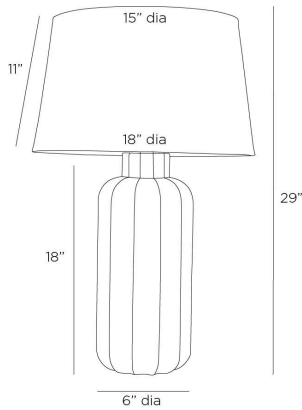

ARTERIOS

HENRIETTA TABLE LAMP

PTE11-829
Lunar Reactive, Porcelain

A traditional architectural form reinvented on a larger scale in textural porcelain. Glazed in a lunar reactive finish, its surface recalls a freeform coral reef. Accented with antique brass-plated steel hardware and sphere-shaped finial. Off-white linen drum shade lined in off-white cotton. Finish will vary.

APPEARANCE

Materials	Porcelain, Steel, Linen, Cotton
Finishes	Lunar Reactive, Antique Brass, Off-White, Off-White
Finish Will Vary	Yes
Top Coat/Sealant	Yes

DIMENSIONS

Overall	Dia: 18.0 in x H: 29 in
Foot Print	Dia: 6.0 in
Body	Dia: 7.5 in x H: 18 in
Finial	Dia: 1 in x H: 1 in
Shade Top	Dia: 15.0 in
Shade Side	H: 11 in
Shade Bottom	Dia: 18.0 in
Harp Size	H: 9 in
Neck	Dia: 1.0 in x H: 1 in

WIRING

Wire Rating	Indoor Only
Cord	10 FT, Clear/Silver, SPT-2
Socket	1, Type A - E26
Suggested Bulb Type	A19
Switch	At Socket, 3-Way Rotary
Maximum Wattage	150.0
Voltage	110-120 V

CERTIFICATIONS & COMPLIANCY

Certifications	Middle East, European Union, United Kingdom, Australia, Mexico, United States, Canada
Compliance	RoHS, UL/ETL, CB

SHIPPING

Product Weight	6.5 lbs
Gross Weight 1	10.0 lbs
Gross Weight 2	5.0 lbs
Shipping Box 1	W: 8.0 in x D: 8.0 in x H: 18.0 in
Shipping Box 2	W: 13 in x D: 20 in x H: 20 in

CONTRACT

Contract Suitability	Contract Suitable As Is
Tilt Test Degrees	10 Degrees

REPLACEMENT PARTS

81002