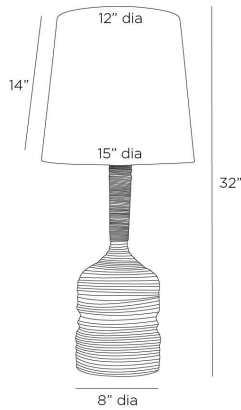

ARTERIOS

FONTANA TABLE LAMP

PTE12-211
White, Porcelain

Ridged and grooved throughout its towering form, our white porcelain lamp has the resonant form of hand-thrown pottery. A tall drum shade in off-white microfiber lined in off-white cotton punctuates the rhythmic movement of its sculptural silhouette. Antique brass-plated steel hardware and finial.

APPEARANCE

Materials	Porcelain, Steel, Microfiber, Cotton
Finishes	White, Antique Brass, Off-White, Off-White
Finish Will Vary	No
Top Coat/Sealant	Yes

DIMENSIONS

Overall	Dia: 15.0 in x H: 32 in
Foot Print	Dia: 8.0 in
Body	Dia: 8.0 in x H: 23 in
Finial	Dia: 1 in x H: 1 in
Shade Top	Dia: 12.0 in
Shade Side	H: 14 in
Shade Bottom	Dia: 15.0 in
Harp Size	H: 8 in

WIRING

Wire Rating	Indoor Only
Cord	10 FT, Clear/Silver, SPT-2
Socket	1, Type A - E26
Suggested Bulb Type	A19
Switch	At Socket, 3-Way Rotary
Maximum Wattage	150.0
Voltage	110-120 V

CERTIFICATIONS & COMPLIANCY

CONTRACT

Contract Suitability	Contract Suitable As Is
Tilt Test Degrees	10 Degrees

REPLACEMENT PARTS

81002