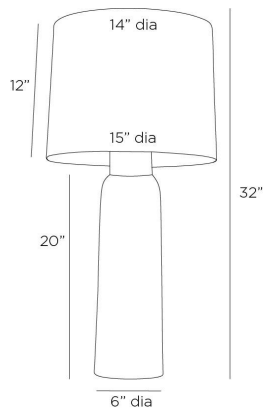

ARTERIOS

HEATHER TABLE LAMP

PTE13-SH010
Thundercloud, Porcelain

A thundercloud finish lends an aquatic appeal to the classic porcelain table lamp. This easy-to-place form emphasizes its pleasing texture. Finished with an off-white linen drum shade lined in white cotton and polished nickel steel hardware. Finish will vary.

APPEARANCE

Materials	Porcelain, Steel, Linen, Cotton
Finishes	Thundercloud, Polished Nickel, Off-White, White
Finish Will Vary	Yes
Top Coat/Sealant	Yes

DIMENSIONS

Overall	Dia: 15.0 in x H: 32 in
Foot Print	Dia: 6.0 in
Body	Dia: 6.0 in x H: 20 in
Finial	Dia: 1 in x H: 1 in
Shade Top	Dia: 14.0 in
Shade Side	H: 12 in
Shade Bottom	Dia: 15.0 in
Harp Size	H: 9 in
Neck	Dia: 1.0 in x H: 1 in

WIRING

Wire Rating	Indoor Only
Cord	10 FT, Clear/Silver, SPT-2
Socket	1, Type A - E26
Suggested Bulb Type	A19
Switch	At Socket, 3-Way Rotary
Maximum Wattage	150.0
Voltage	110-120 V

CERTIFICATIONS & COMPLIANCY

Certifications	Middle East, European Union, United Kingdom, Australia, Mexico, United States, Canada
Compliance	RoHS, UL/ETL, CB

SHIPPING

Product Weight	4.0 lbs
Gross Weight 1	8.0 lbs
Gross Weight 2	5.0 lbs
Shipping Box 1	W: 21.0 in x D: 6.5 in x H: 6.5 in
Shipping Box 2	W: 14 in x D: 17 in x H: 17 in

CONTRACT

Contract Suitability	Contract Suitable As Is
Tilt Test Degrees	10 Degrees

REPLACEMENT PARTS

81004