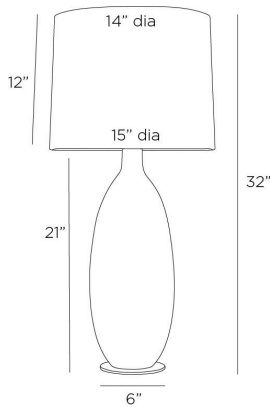

ARTERIOS

GOLA TABLE LAMP

PTE14-711
Quail Egg, Porcelain

Our quail egg reactive glaze puts the simple form of the Gola in the spotlight. Finished with antique brass-plated steel hardware and matching finial, the bottle silhouette of porcelain makes it a tranquil accent for any surface. Off-white microfiber drum shade with off-white cotton lining. Finish will vary.

APPEARANCE

Materials	Porcelain, Steel, Microfiber, Cotton
Finishes	Quail Egg, Antique Brass, Off-White, Off-White
Finish Will Vary	Yes
Top Coat/Sealant	Yes

DIMENSIONS

Overall	Dia: 15.0 in x H: 32 in
Foot Print	Dia: 6.0 in
Base	Dia: 6.0 in x H: 0.25 in
Body	Dia: 7.5 in x H: 21 in
Finial	Dia: 1 in x H: 1 in
Shade Top	Dia: 14.0 in
Shade Side	H: 12 in
Shade Bottom	Dia: 15.0 in
Harp Size	H: 9 in
Neck	Dia: 1.0 in x H: 1 in

WIRING

Wire Rating	Indoor Only
Cord	10 FT, Clear/Silver, SPT-2
Socket	1, Type A - E26
Suggested Bulb Type	A19
Switch	At Socket, 3-Way Rotary
Maximum Wattage	150.0
Voltage	110-120 V

CERTIFICATIONS & COMPLIANCY

Certifications	Middle East, European Union, United Kingdom, Australia, Mexico, United States, Canada
Compliance	UL/ETL, CB

SHIPPING

Product Weight	4.5 lbs
Gross Weight 1	8.0 lbs
Gross Weight 2	5 lbs
Shipping Box 1	W: 7.5 in x D: 7.5 in x H: 21.5 in
Shipping Box 2	W: 16 in x D: 16 in x H: 13 in