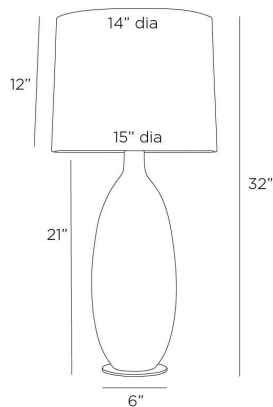

ARTERIOS

GOLA TABLE LAMP

PTE14-711
Quail Egg, Porcelain

Our quail egg reactive glaze puts the simple form of the Gola in the spotlight. Finished with antique brass-plated steel hardware and matching finial, the bottle silhouette of porcelain makes it a tranquil accent for any surface. Off-white microfiber drum shade with off-white cotton lining. Finish will vary.

APPEARANCE

Materials	Porcelain, Steel, Microfiber, Cotton
Finishes	Quail Egg, Antique Brass, Off-White, Off-White
Finish Will Vary	Yes
Top Coat/Sealant	Yes

DIMENSIONS

Overall	Dia: 15.0 in x H: 32 in
Foot Print	Dia: 6.0 in
Base	Dia: 6.0 in x H: 0.25 in
Body	Dia: 7.5 in x H: 21 in
Finial	Dia: 1 in x H: 1 in
Shade Top	Dia: 14.0 in
Shade Side	H: 12 in
Shade Bottom	Dia: 15.0 in
Harp Size	H: 9 in
Neck	Dia: 1.0 in x H: 1 in

WIRING

Wire Rating	Indoor Only
Cord	10 FT, Clear/Silver, SPT-2
Socket	1, Type A - E26
Suggested Bulb Type	A19
Switch	At Socket, 3-Way Rotary
Maximum Wattage	150.0
Voltage	110-120 V

CERTIFICATIONS & COMPLIANCY

Certifications	Middle East, European Union, United Kingdom, Australia, Mexico, United States, Canada
Compliance	UL/ETL, CB

SHIPPING

Product Weight	4.5 lbs
Gross Weight 1	8.0 lbs
Gross Weight 2	5 lbs
Shipping Box 1	W: 7.5 in x D: 7.5 in x H: 21.5 in
Shipping Box 2	W: 16 in x D: 16 in x H: 13 in

CONTRACT

Contract Suitability	Contract Suitable As Is
Tilt Test Degrees	10 Degrees

REPLACEMENT PARTS

81002