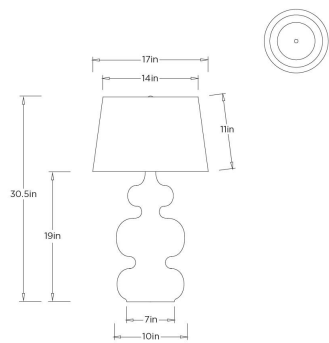

ARTERIOS

NOMA TABLE LAMP

PTE19-357 NOMA TABLE LAMP

ARTERIOS

PTE19-357

Dark Green Reactive, Ceramic

The ceramic Noma Table Lamp features a rhythmic, stacked silhouette finished in deep green reactive glaze. Its glossy surface shimmers with subtle tonal variations, catching the light to reveal depth and movement. Sculptural yet approachable, it adds organic elegance and a sophisticated pop of color to living rooms and bedrooms.

APPEARANCE

Materials	Ceramic, Steel, Linen, Cotton
Finishes	Dark Green Reactive, Antique Brass, Off-White, Off-White
Harp Finish	Antique Brass
Finish Will Vary	Yes
Top Coat/Sealant	No

DIMENSIONS

Overall	Dia: 17 in x H: 30.5 in
Foot Print	Dia: 7 in
Body	Dia: 10 in x H: 19 in
Finial	Dia: 1 in x H: 1 in
Shade Top	Dia: 14 in
Shade Side	H: 11 in
Shade Bottom	Dia: 17 in
Neck	Dia: 1 in x H: 2 in

WIRING

Wire Rating	Indoor Only
Cord	10 FT, Clear/Silver, SPT-2
Socket	1, Type A - E26
Suggested Bulb Type	A19
Photographed Bulb	Classic Standard Bulb
Switch	At Socket, 3-Way Rotary
Maximum Wattage	150
Voltage	110-120 V

SHIPPING

Product Weight	7 lbs
Gross Weight 1	6.57 lbs
Gross Weight 2	5 lbs
Shipping Box 1	W: 7.5 in x D: 11.02 in x H: 13.58 in
Shipping Box 2	W: 12 in x D: 18 in x H: 18 in

ADDITIONAL INFO

Features	Assembly Required
----------	-------------------