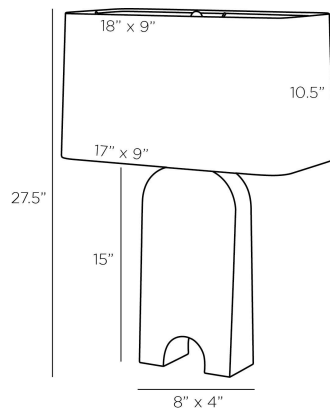

ARTERIOS

BIRMINGHAM TABLE LAMP

PTI07-517
Capri, Marble

Solid Capri marble is sculpted with a pleasing arched silhouette and almost anthropomorphic leggy base. Reminiscent of mid-century arts and crafts, this quirky lamp is accented with antiqued brass finish hardware and a drum shade of off-white microfiber lined in cotton. Finished with a clear silver cord and three-way rotary switch. Finish will vary.

APPEARANCE

Materials	Marble, Steel, Microfiber, Cotton
Finishes	Capri, Antique Brass, Off-White, Off-White
Harp Finish	Antique Brass
Finish Will Vary	Yes
Top Coat/Sealant	Yes

DIMENSIONS

Overall	W: 18 in x D: 10 in x H: 27.5 in
Foot Print	W: 8 in x D: 4 in
Body	W: 8 in x D: 4 in x H: 15 in
Finial	Dia: 1 in x H: 1 in
Shade Top	W: 17 in x D: 9 in
Shade Side	H: 10.5 in
Shade Bottom	W: 18 in x D: 10 in
Harp Size	H: 8.5 in
Neck	Dia: 1.0 in x H: 2 in

WIRING

Wire Rating	Indoor Only
Socket	1, Type A - E26
Suggested Bulb Type	A19
Switch	At Socket, 3-Way Rotary
Maximum Wattage	150.0
Voltage	110-120 V

CERTIFICATIONS & COMPLIANCY

Certifications	Middle East, European Union, United Kingdom, Australia, Mexico, United States, Canada
Compliance	RoHS, UL/ETL, CB

SHIPPING

Product Weight	34.6 lbs
Gross Weight 1	41.0 lbs
Gross Weight 2	5.0 lbs
Shipping Box 1	W: 9.0 in x D: 13.0 in x H: 27.0 in
Shipping Box 2	W: 12 in x D: 20 in x H: 12.5 in

CONTRACT

Contract Suitability	Contract Suitable As Is
Tilt Test Degrees	10 Degrees

REPLACEMENT PARTS

PTI07FIN