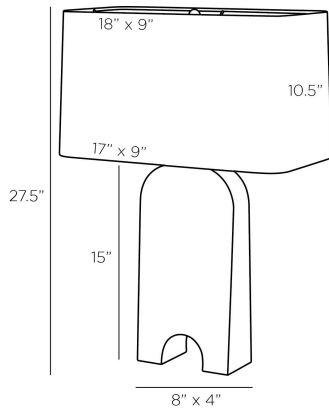

ARTERIOS

BIRMINGHAM TABLE LAMP

PTI07-517
Capri, Marble

Solid Capri marble is sculpted with a pleasing arched silhouette and almost anthropomorphic leggy base. Reminiscent of mid-century arts and crafts, this quirky lamp is accented with antiqued brass finish hardware and a drum shade of off-white microfiber lined in cotton. Finished with a clear silver cord and three-way rotary switch. Finish will vary.

APPEARANCE

Materials	Marble, Steel, Microfiber, Cotton
Finishes	Capri, Antique Brass, Off-White, Off-White
Harp Finish	Antique Brass
Finish Will Vary	Yes
Top Coat/Sealant	Yes

DIMENSIONS

Overall	W: 18 in x D: 10 in x H: 27.5 in
Foot Print	W: 8 in x D: 4 in
Body	W: 8 in x D: 4 in x H: 15 in
Finial	Dia: 1 in x H: 1 in
Shade Top	W: 17 in x D: 9 in
Shade Side	H: 10.5 in
Shade Bottom	W: 18 in x D: 10 in
Harp Size	H: 8.5 in
Neck	Dia: 1.0 in x H: 2 in

SHIPPING

Product Weight	34.6 lbs
Gross Weight 1	41.0 lbs
Gross Weight 2	5.0 lbs
Shipping Box 1	W: 9.0 in x D: 13.0 in x H: 27.0 in
Shipping Box 2	W: 12 in x D: 20 in x H: 12.5 in

CONTRACT

Contract Suitability	Contract Suitable As Is
Tilt Test Degrees	10 Degrees