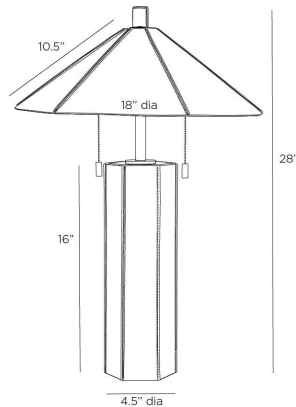

ARTERIOS

CANTRELL TABLE LAMP

PTI12
Graphite, Leather

From its faceted base to its cylindrical finial, the Cantrell is stitched and seamed like the finest hand-crafted leather handbags. In graphite leather, this style offers a low-profile accent for a desk or table. Gold leafing on the shade's interior assures a reflective light across any surface. Double antique brass pull chains.

APPEARANCE

Materials	Leather, Iron, Leather, Iron
Finishes	Graphite, Antique Brass, Graphite, Gold Leaf
Finish Will Vary	No
Top Coat/Sealant	No

DIMENSIONS

Overall	Dia: 18.0 in x H: 28 in
Foot Print	Dia: 4.5 in
Body	Dia: 5.0 in x H: 16 in
Finial	Dia: 1 in x H: 1.5 in
Shade Top	Dia: 2.0 in
Shade Side	H: 10.5 in
Shade Bottom	Dia: 18.0 in
Neck	Dia: 1.0 in x H: 4.5 in

WIRING

Wire Rating	Indoor Only
Cord	10 FT, Clear/Silver, SPT-2
Socket	2, Type A - E26
Suggested Bulb Type	A19
Switch	At Socket, On/Off Pull Chain
Maximum Wattage	25.0
Voltage	110-120 V

CERTIFICATIONS & COMPLIANCY

Certifications	Middle East, European Union, United Kingdom, Australia, Mexico, United States, Canada
Compliance	RoHS, UL/ETL, CB

SHIPPING

Product Weight	12.5 lbs
Gross Weight 1	15.0 lbs
Gross Weight 2	7.0 lbs
Shipping Box 1	W: 9.0 in x D: 9.0 in x H: 26.7 in
Shipping Box 2	W: 21.0 in x D: 21.0 in x H: 12.0 in