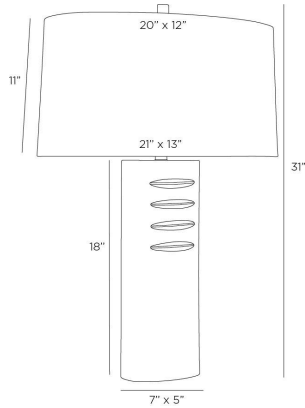

ARTERIOS

DARTH TABLE LAMP

PTI13-943
Bronze, Aluminum

Scored with four finger grooves, a highly polished column of bronzed aluminum offers a subtle yet impactful accent. Minimalist enough to be staged in multiples in a living space, it is topped with a cylinder bronze finial and white linen oval shade.

APPEARANCE

Materials	Aluminum, Linen, Cotton
Finishes	Bronze, White, White
Finish Will Vary	No
Top Coat/Sealant	No

DIMENSIONS

Overall	W: 21.5 in x D: 13 in x H: 31 in
Foot Print	W: 7 in x D: 5 in
Body	W: 7 in x D: 5 in x H: 18 in
Finial	Dia: 1 in x H: 2 in
Shade Top	W: 20 in x D: 12 in
Shade Side	H: 11 in
Shade Bottom	W: 21 in x D: 13 in
Harp Size	H: 8.5 in
Neck	Dia: 1.0 in x H: 2 in

WIRING

Wire Rating	Indoor Only
Cord	10 FT, Clear/Silver, SPT-2
Socket	1, Type A - E26
Suggested Bulb Type	A19
Switch	At Socket, 3-Way Rotary
Maximum Wattage	150.0
Voltage	110-120 V

CERTIFICATIONS & COMPLIANCY

Certifications	Middle East, European Union, United Kingdom, Mexico, United States, Canada
Compliance	RoHS, UL/ETL, CB

SHIPPING

Product Weight	17.2 lbs
Gross Weight 1	20.0 lbs
Gross Weight 2	5.0 lbs
Shipping Box 1	W: 11.0 in x D: 18.0 in x H: 22.0 in
Shipping Box 2	W: 23 in x D: 23 in x H: 13 in

CONTRACT

Contract Suitability	Contract Suitable As Is
Tilt Test Degrees	10 Degrees

REPLACEMENT PARTS

PTI13FIN