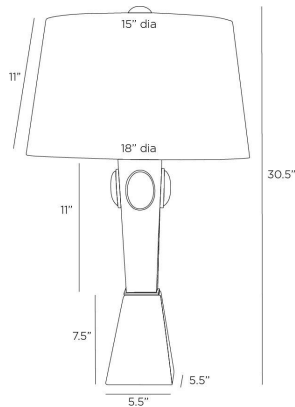

ARTERIOS

CAIRO TABLE LAMP

PTI16-SH045
Antique Brass, Brass

The ornate settings of cabochon jewels are reflected in the Cairo's design. Its antique brass body mirrors a veined base of Bengal marble, with four hand-applied marble accents framed in antique brass adding a dramatic finish. Off-white silk drum shade and matching finial. Finish will vary.

APPEARANCE

Materials	Brass, Marble, Silk, Cotton
Finishes	Antique Brass, Bengal, Off-White, Off-White
Finish Will Vary	Yes
Top Coat/Sealant	No

DIMENSIONS

Overall	Dia: 18.0 in x H: 30.5 in
Foot Print	W: 5.5 in x D: 5.5 in
Base	W: 5.5 in x D: 5.5 in x H: 7.5 in
Body	W: 5 in x D: 5 in x H: 11 in
Finial	Dia: 2.5 in x H: 2 in
Shade Top	Dia: 15.0 in
Shade Side	H: 11 in
Shade Bottom	Dia: 18.0 in
Harp Size	H: 8 in
Neck	Dia: 1.0 in x H: 2.5 in

WIRING

Wire Rating	Indoor Only
Cord	10 FT, Clear/Silver, SPT-2
Socket	1, Type A - E26
Suggested Bulb Type	A19
Switch	At Socket, 3-Way Rotary
Maximum Wattage	150.0
Voltage	110-120 V

CERTIFICATIONS & COMPLIANCY

Certifications	Middle East, European Union, United Kingdom, Australia, Mexico, United States, Canada
Compliance	RoHS, UL/ETL, CB

SHIPPING

Product Weight	13.8 lbs
Gross Weight 1	20.0 lbs
Gross Weight 2	5.0 lbs
Shipping Box 1	W: 10.5 in x D: 11.0 in x H: 28.5 in
Shipping Box 2	W: 19.5 in x D: 19.5 in x H: 34.0 in