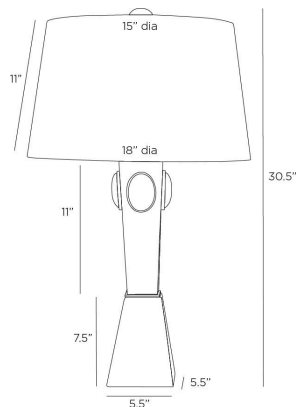

ARTERIOS

CAIRO TABLE LAMP

PTI16-SH045
Antique Brass, Brass

The ornate settings of cabochon jewels are reflected in the Cairo's design. Its antique brass body mirrors a veined base of Bengal marble, with four hand-applied marble accents framed in antique brass adding a dramatic finish. Off-white silk drum shade and matching finial. Finish will vary.

APPEARANCE

Materials	Brass, Marble, Silk, Cotton
Finishes	Antique Brass, Bengal, Off-White, Off-White
Finish Will Vary	Yes
Top Coat/Sealant	No

DIMENSIONS

Overall	Dia: 18.0 in x H: 30.5 in
Foot Print	W: 5.5 in x D: 5.5 in
Base	W: 5.5 in x D: 5.5 in x H: 7.5 in
Body	W: 5 in x D: 5 in x H: 11 in
Finial	Dia: 2.5 in x H: 2 in
Shade Top	Dia: 15.0 in
Shade Side	H: 11 in
Shade Bottom	Dia: 18.0 in
Harp Size	H: 8 in
Neck	Dia: 1.0 in x H: 2.5 in

WIRING

Wire Rating	Indoor Only
Cord	10 FT, Clear/Silver, SPT-2
Socket	1, Type A - E26
Suggested Bulb Type	A19
Switch	At Socket, 3-Way Rotary
Maximum Wattage	150.0
Voltage	110-120 V

CERTIFICATIONS & COMPLIANCY

Certifications	Middle East, European Union, United Kingdom, Australia, Mexico, United States, Canada
Compliance	RoHS, UL/ETL, CB

SHIPPING

Product Weight	13.8 lbs
Gross Weight 1	20.0 lbs
Gross Weight 2	5.0 lbs
Shipping Box 1	W: 10.5 in x D: 11.0 in x H: 28.5 in
Shipping Box 2	W: 19.5 in x D: 19.5 in x H: 34.0 in

CONTRACT

Contract Suitability	Contract Suitable As Is
Tilt Test Degrees	10 Degrees

REPLACEMENT PARTS

PTI16FIN