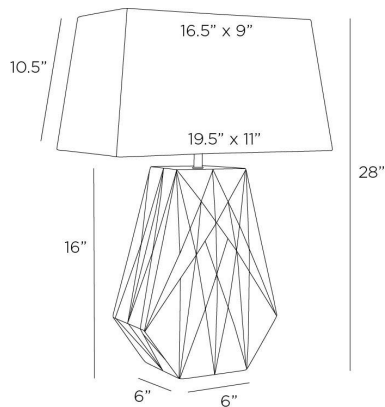

## GENTRY TABLE LAMP

PT117-601  
Bronze, Iron

Inspired by a New York City skyscraper, this table lamp's grooved texture was designed to appeal from every angle. Crafted of bronze-plated iron, it floats within the room, illuminating with a billowed effect. A rectangular off-white cotton shade and matching finial add to the lamp's graphic appeal. Finish will vary.

### DIMENSIONS

Overall	W: 19.5 in x D: 11 in x H: 28 in
Foot Print	W: 6 in x D: 6 in
Body	W: 12 in x D: 6 in x H: 16 in
Finial	Dia: 1 in x H: 1 in
Shade Top	W: 16.5 in x D: 9 in
Shade Side	H: 10.5 in
Shade Bottom	W: 19.5 in x D: 11 in
Harp Size	H: 8.5 in
Neck	Dia: 1.0 in x H: 2.5 in

### SHIPPING

Product Weight	8.0 lbs
Gross Weight 1	15.0 lbs
Gross Weight 2	5.0 lbs
Shipping Box 1	W: 6.0 in x D: 12.0 in x H: 16.0 in
Shipping Box 2	W: 15 in x D: 24 in x H: 15 in