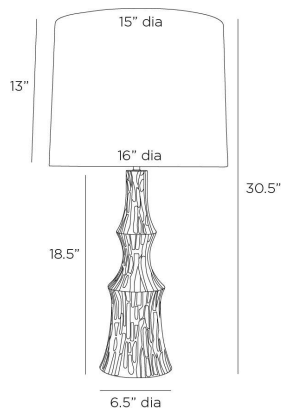

ARTERIOS

GRAINGER TABLE LAMP

PTI19-SH059
Graphite, Aluminum

An iconic silhouette of cast-graphite aluminum is carved and seamed for textural interest. Appearing black at first sight, the tree-bark-inspired finish adds a visual depth that effortlessly draws the eye. Topped with an off-white cotton drum shade lined in off-white cotton and matching graphite finial.

APPEARANCE

Materials	Aluminum, Steel, Cotton, Cotton
Finishes	Graphite, Polished Nickel, Off-White, Off-White
Finish Will Vary	No
Top Coat/Sealant	Yes

DIMENSIONS

Overall	Dia: 16.0 in x H: 30.5 in
Foot Print	Dia: 6.5 in
Body	Dia: 6.5 in x H: 18.5 in
Finial	Dia: 1 in x H: 1 in
Shade Top	Dia: 15.0 in
Shade Side	H: 13 in
Shade Bottom	Dia: 16.0 in
Harp Size	H: 8.5 in
Neck	Dia: 1.0 in x H: 2 in

WIRING

Wire Rating	Indoor Only
Cord	10 FT, Clear/Silver, SPT-2
Socket	1, Type A - E26
Suggested Bulb Type	A19
Switch	At Socket, 3-Way Rotary
Maximum Wattage	150.0
Voltage	110-120 V

CERTIFICATIONS & COMPLIANCY

Certifications	Middle East, European Union, United Kingdom, Australia, Mexico, United States, Canada
Compliance	RoHS, UL/ETL, CB

SHIPPING

Product Weight	8.0 lbs
Gross Weight 1	15.0 lbs
Gross Weight 2	5.0 lbs
Shipping Box 1	W: 28.0 in x D: 11.5 in x H: 11.5 in
Shipping Box 2	W: 32.3 in x D: 17.3 in x H: 17.3 in