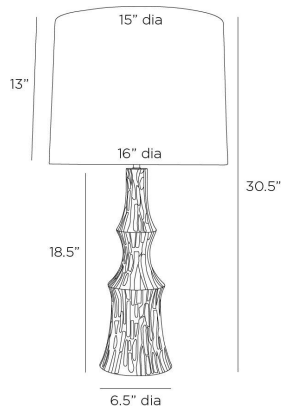

ARTERIOS

GRAINGER TABLE LAMP

PTI19-SH059
Graphite, Aluminum

An iconic silhouette of cast-graphite aluminum is carved and seamed for textural interest. Appearing black at first sight, the tree-bark-inspired finish adds a visual depth that effortlessly draws the eye. Topped with an off-white cotton drum shade lined in off-white cotton and matching graphite finial.

APPEARANCE

Materials	Aluminum, Steel, Cotton, Cotton
Finishes	Graphite, Polished Nickel, Off-White, Off-White
Finish Will Vary	No
Top Coat/Sealant	Yes

DIMENSIONS

Overall	Dia: 16.0 in x H: 30.5 in
Foot Print	Dia: 6.5 in
Body	Dia: 6.5 in x H: 18.5 in
Finial	Dia: 1 in x H: 1 in
Shade Top	Dia: 15.0 in
Shade Side	H: 13 in
Shade Bottom	Dia: 16.0 in
Harp Size	H: 8.5 in
Neck	Dia: 1.0 in x H: 2 in

WIRING

Wire Rating	Indoor Only
Cord	10 FT, Clear/Silver, SPT-2
Socket	1, Type A - E26
Suggested Bulb Type	A19
Switch	At Socket, 3-Way Rotary
Maximum Wattage	150.0
Voltage	110-120 V

CERTIFICATIONS & COMPLIANCY

Certifications	Middle East, European Union, United Kingdom, Australia, Mexico, United States, Canada
Compliance	RoHS, UL/ETL, CB

SHIPPING

Product Weight	8.0 lbs
Gross Weight 1	15.0 lbs
Gross Weight 2	5.0 lbs
Shipping Box 1	W: 28.0 in x D: 11.5 in x H: 11.5 in
Shipping Box 2	W: 32.3 in x D: 17.3 in x H: 17.3 in