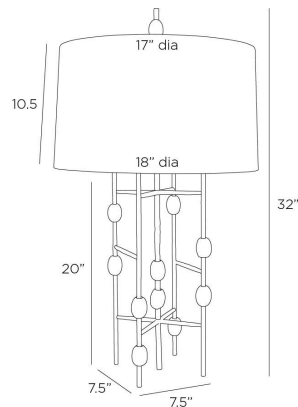

## HOWES TABLE LAMP

PTI21-SH060  
Natural Iron, Iron

Like a modernist sculpture, an intersecting grid base of natural iron is punctuated with oversized galaxy marble beads. Resembling an abacus, its playful shape offers a pleasing visual effect. An off-white microfiber drum shade lined in off-white cotton is secured with a matching marble finial. Finish will vary.

### DIMENSIONS

Overall	Dia: 18.0 in x H: 32 in
Foot Print	W: 7.5 in x D: 7.5 in
Body	W: 8 in x D: 8 in x H: 20 in
Finial	Dia: 1.5 in x H: 2 in
Shade Top	Dia: 17.0 in
Shade Side	H: 10.5 in
Shade Bottom	Dia: 18.0 in
Harp Size	H: 8.5 in

### WIRING

Wire Rating	Indoor Only
Cord	10 FT, Clear/Silver, SPT-2
Socket	1, Type A - E26
Suggested Bulb Type	A19
Switch	At Socket, 3-Way Rotary
Maximum Wattage	150.0
Voltage	110-120 V

### SHIPPING

Product Weight	7.0 lbs
Gross Weight 1	12.0 lbs
Gross Weight 2	5.0 lbs
Shipping Box 1	W: 28.0 in x D: 12.0 in x H: 12.0 in
Shipping Box 2	W: 35.0 in x D: 19.3 in x H: 19.3 in