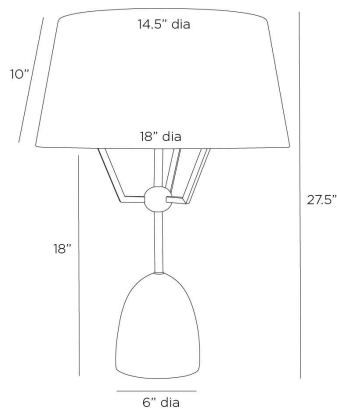

ARTERIOS

HODGINS TABLE LAMP

PTI23
Galaxy, Marble

Like a figure holding up its arms, this playful style of bronze-plated iron seemingly "lifts" its sleek metal shade to disperse light. A rounded base of galaxy marble juxtaposes the fixture's industrial edge. Matching finial. Finish will vary.

APPEARANCE

Materials	Marble, Iron, Iron
Finishes	Galaxy, Bronze, Bronze
Harp Finish	Polished Nickel
Finish Will Vary	Yes
Top Coat/Sealant	Yes

DIMENSIONS

Overall	Dia: 18.0 in x H: 27.5 in
Foot Print	Dia: 6.0 in
Base	Dia: 6.0 in x H: 8 in
Body	W: 8 in x D: 8 in x H: 18 in
Finial	Dia: 1 in x H: 2 in
Shade Top	Dia: 14.5 in
Shade Side	H: 10 in
Shade Bottom	Dia: 18.0 in
Harp Size	H: 8.5 in

WIRING

Wire Rating	Indoor Only
Cord	10 FT, Clear/Silver, SPT-2
Socket	1, Type A - E26
Suggested Bulb Type	A19
Switch	At Socket, 3-Way Rotary
Maximum Wattage	150.0
Voltage	110-120 V

CERTIFICATIONS & COMPLIANCY

Certifications	Middle East, European Union, United Kingdom, Australia, Mexico, United States, Canada
Compliance	RoHS, UL/ETL, CB

SHIPPING

Product Weight	25.5 lbs
Gross Weight 1	30.0 lbs
Shipping Box 1	W: 26.0 in x D: 20.0 in x H: 23.25 in

CONTRACT

Contract Suitability	Contract Suitable As Is
Tilt Test Degrees	8 Degrees

REPLACEMENT PARTS

PTI23FIN