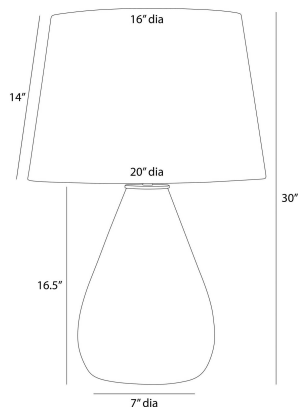

ARTERIOS

TIBER TABLE LAMP

PTI25-326
Clear, Glass

A seedy glass vase is mouth-blown to create its clear, minimalist features, which are further highlighted when the lamp is lit. A white linen drum shade lined in white cotton complements the Tiber's large-scale, sleek formation. Topped with antique brass hardware and a clear glass ball finial on an antique brass base. Finish will vary.

APPEARANCE

Materials	Glass, Steel, Linen, Cotton, Steel
Finishes	Clear, Antique Brass, White, White, Antique Brass
Harp Finish	Brass
Finish Will Vary	Yes
Top Coat/Sealant	No

DIMENSIONS

Overall	Dia: 20.0 in x H: 30 in
Foot Print	Dia: 7.0 in
Body	Dia: 12.5 in x H: 16.5 in
Finial	Dia: 1.5 in x H: 1.5 in
Shade Top	Dia: 16.0 in
Shade Side	H: 14 in
Shade Bottom	Dia: 20.0 in
Harp Size	H: 9.5 in
Neck	Dia: 1.0 in x H: 1 in

WIRING

Wire Rating	Indoor Only
Cord	10 FT, Clear/Silver, SPT-2
Socket	1, Type A - E26
Suggested Bulb Type	A19
Switch	At Socket, 3-Way Rotary
Maximum Wattage	150.0
Voltage	110-120 V

CERTIFICATIONS & COMPLIANCY

Certifications	Middle East, European Union, United Kingdom, Mexico, United States, Canada
Compliance	RoHS, UL/ETL, CB

SHIPPING

Product Weight	9.5 lbs
Gross Weight 1	32.34 lbs
Gross Weight 2	3.5 lbs
Shipping Box 1	W: 25.5 in x D: 14.0 in x H: 28.25 in
Shipping Box 2	W: 24.0 in x D: 24.0 in x H: 18.0 in