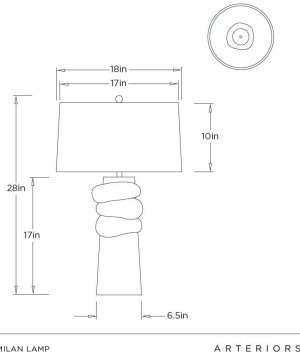

ARTERIOS

MILAN TABLE LAMP

PTI26-SH061
Antique Mercury Ombre, Glass

A stack of sculptural lucite bangles inspired the silhouette of our seeded glass table lamp. With an antique mercury ombre finish, the variation in colors and translucency draws the eye to its organic, asymmetric form. A neck of polished nickel-plated iron supports the off-white microfiber drum shade lined in matching cotton. Finish will vary.

APPEARANCE

Materials	Glass, Iron, Microfiber, Cotton
Finishes	Antique Mercury Ombre, Polished Nickel, Off-White, Off-White
Harp Finish	Polished Nickel
Finish Will Vary	Yes
Top Coat/Sealant	No

DIMENSIONS

Overall	Dia: 18.0 in x H: 28 in
Foot Print	Dia: 6.5 in
Body	Dia: 7.0 in x H: 17 in
Finial	Dia: 1 in x H: 2 in
Shade Top	Dia: 17.0 in
Shade Side	H: 10 in
Shade Bottom	Dia: 18.0 in
Harp Size	H: 8 in
Neck	Dia: 1.0 in x H: 1 in

WIRING

Wire Rating	Indoor Only
Cord	10 FT, Clear/Silver, SPT-2
Socket	1, Type A - E26
Suggested Bulb Type	A19
Switch	At Socket, 3-Way Rotary
Maximum Wattage	150.0
Voltage	110-120 V

CERTIFICATIONS & COMPLIANCY

Certifications	Middle East, European Union, United Kingdom, Mexico, United States, Canada
Compliance	RoHS, UL/ETL, CB

SHIPPING

Product Weight	7.0 lbs
Gross Weight 1	11.0 lbs
Gross Weight 2	5.0 lbs
Shipping Box 1	W: 12.5 in x D: 12.5 in x H: 24.0 in
Shipping Box 2	W: 11.0 in x D: 19.0 in x H: 19.0 in

CONTRACT

Contract Suitability	Contract Suitable As Is
Tilt Test Degrees	10 Degrees

REPLACEMENT PARTS

PTI26FIN