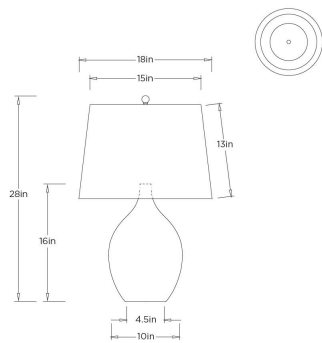

ARTERIOS

FLYNN TABLE LAMP

PTI29-SH066 FLYNN TABLE LAMP

ARTERIOS