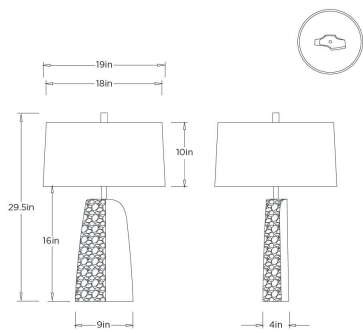

ARTERIOS

SCOPELLO TABLE LAMP

PTI31-659 SCOPELLO TABLE LAMP

ARTERIOS