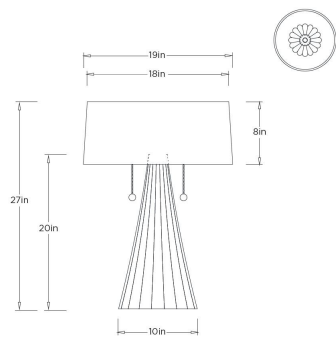

ARTERIOS

TORRE TABLE LAMP

PTI33 TORRE TABLE LAMP

ARTERIOS

PTI33
Vintage Silver, Aluminum

The Torre Table Lamp features a sculptural base cast in vintage silver aluminum. The fluted form creates movement and vertical elegance, catching light with subtle variation and depth. Architectural yet refined, this statement table lamp adds a touch of vintage glamour to living spaces or entryways.

APPEARANCE

Materials	Aluminum, Iron
Finishes	Vintage Silver, Blackened Iron
Harp Finish	Polished Nickel
Finish Will Vary	Yes
Top Coat/Sealant	No

DIMENSIONS

Overall	Dia: 19 in x H: 27 in
Foot Print	Dia: 10 in
Base	Dia: 10 in x H: 20 in
Body	Dia: 10 in x H: 22 in
Finial	Dia: 3.5 in x H: 4.25 in
Shade Top	Dia: 19 in
Shade Side	H: 8 in
Shade Bottom	Dia: 19 in
Neck	Dia: 2.25 in

WIRING

Wire Rating	Indoor Only
Cord	10 FT, Clear/Silver, SPT-2
Socket	2, Type A- E26, S-Socket
Suggested Bulb Type	A19
Photographed Bulb	Classic Standard Bulb
Switch	At Socket, On/Off Pull Chain
Maximum Wattage	40
Voltage	110-120 V

SHIPPING

Product Weight	12 lbs
Gross Weight 1	32.3 lbs
Shipping Box 1	W: 21 in x D: 26 in x H: 29 in

ADDITIONAL INFO

Features	Assembly Required
----------	-------------------

CONTRACT

Contract Suitability	Not Contract Suitable
Contract Conditions	Does Not Pass 12 Degree Tilt Test
Tilt Test Degrees	10 Degrees