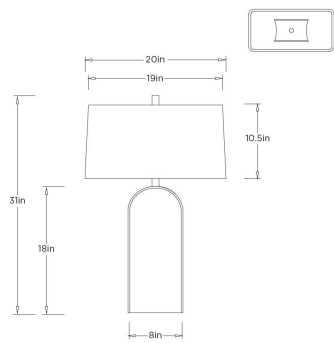

ARTERIOS

CAVALLO TABLE LAMP

PTI34-429 CAVALLO TABLE LAMP

ARTERIOS