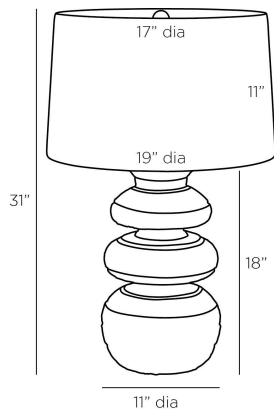

ARTERIOS

ALANIS TABLE LAMP

PTS11-SH030
Charcoal, Terracotta

The Alanis lamp is crafted of terra cotta with a hand-thrown feel. Washed in a charcoal glaze, its gentle curves ripple and undulate, recalling an ancient vase. Antique brass-finished hardware and matching sphere finial complete the pleasing form. Finished with an off-white linen shade, clear silver cord and three-way rotary switch. Finish will vary.

APPEARANCE

Materials	Terracotta, Steel, Linen, Cotton
Finishes	Charcoal, Antique Brass, Off-White, Off-White
Finish Will Vary	Yes
Top Coat/Sealant	No

DIMENSIONS

Overall	Dia: 19.0 in x H: 31 in
Foot Print	Dia: 7.0 in
Body	Dia: 11.0 in x H: 18 in
Finial	Dia: 1.5 in x H: 1.5 in
Shade Top	Dia: 17.0 in
Shade Side	H: 11 in
Shade Bottom	Dia: 19.0 in
Neck	Dia: 1.0 in x H: 2 in

WIRING

Wire Rating	Indoor Only
Socket	1, Type A - E26
Suggested Bulb Type	A19
Switch	At Socket, 3-Way Rotary
Maximum Wattage	150.0
Voltage	110-120 V

CERTIFICATIONS & COMPLIANCY

Certifications	Middle East, European Union, United Kingdom, Australia, Mexico, United States, Canada
Compliance	RoHS, UL/ETL, CB

SHIPPING

Product Weight	16.6 lbs
Gross Weight 1	23.0 lbs
Shipping Box 1	W: 15.5 in x D: 15.5 in x H: 28.5 in
Shipping Box 2	W: 20.5 in x D: 20.5 in x H: 31.0 in

CONTRACT

Contract Suitability	Contract Suitable As Is
Tilt Test Degrees	10 Degrees