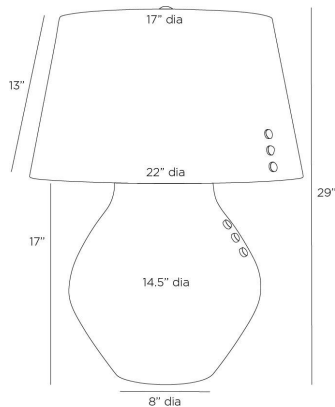

ARTERIOS

CASABLANCA TABLE LAMP

PTS14-SH028
Egg Shell, Terracotta

Hand-applied details mimicking a cuff sleeve add a tailored accent to our terracotta vase lamp. This unique technique is carried over with matching buttons on its off-white linen drum shade. Washed in a soft egg shell shade and topped with antique brass hardware. Finish will vary.

APPEARANCE

Materials	Terracotta, Steel, Linen, Cotton
Finishes	Egg Shell, Antique Brass, Off-White, Off-White
Finish Will Vary	Yes
Top Coat/Sealant	No

DIMENSIONS

Overall	Dia: 22.0 in x H: 29 in
Foot Print	Dia: 8.0 in
Body	Dia: 14.5 in x H: 17 in
Finial	Dia: 2 in x H: 2 in
Shade Top	Dia: 17.0 in
Shade Side	H: 13 in
Shade Bottom	Dia: 22.0 in
Neck	Dia: 1.0 in x H: 2 in

Certifications	Middle East, European Union, United Kingdom, Mexico, United States, Canada
Compliance	RoHS, UL/ETL, CB

SHIPPING

Product Weight	30.0 lbs
Gross Weight 1	35.0 lbs
Gross Weight 2	5.0 lbs
Shipping Box 1	W: 19.5 in x D: 19.5 in x H: 26.0 in
Shipping Box 2	W: 23.0 in x D: 23.0 in x H: 26.0 in

CONTRACT

Contract Suitability	Contract Suitable As Is
Tilt Test Degrees	10 Degrees

REPLACEMENT PARTS

PTS14FIN