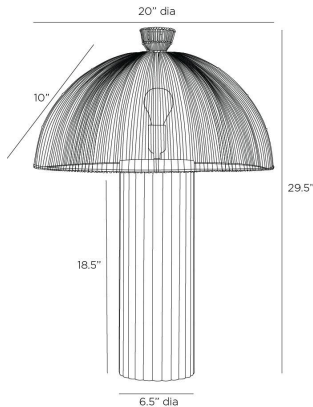

ARTERIOS

COMO TABLE LAMP

PTS15
Black, Rattan

Our black wicker rattan Como offers a monochromatic mix of natural and tactile materials. Designed so the dome shade seems to seamlessly blend into its column base—the slight transparency of the woven reeds allows alluring light to peek through. Antique brass hardware. Finish will vary.

APPEARANCE

Materials	Rattan, Wicker, Steel
Finishes	Black, Matte Black, Antique Brass
Finish Will Vary	Yes
Top Coat/Sealant	No

DIMENSIONS

Overall	Dia: 20.0 in x H: 29.5 in
Foot Print	Dia: 6.5 in
Body	W: 6.5 in x D: 6.5 in x Dia: 6.5 in x H: 18.5 in
Finial	Dia: 3 in x H: 2 in
Shade Top	Dia: 6.0 in
Shade Side	H: 10 in
Shade Bottom	Dia: 20.0 in

WIRING

Wire Rating	Indoor Only
Cord	10 FT, Clear/Silver, SPT-2
Socket	1, Type A - E26
Suggested Bulb Type	A19
Switch	At Socket, 3-Way Rotary
Maximum Wattage	60.0
Voltage	110-120 V

CERTIFICATIONS & COMPLIANCY