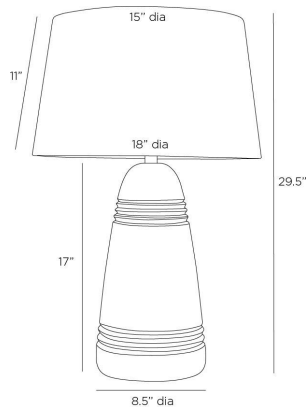

ARTERIOS

DJANGO TABLE LAMP

PTS16-829
Matte Charcoal, Terracotta

Made for an organic modern space, the Django's monolithic form adds a bold contrast in a neutral room. A matte charcoal terracotta base is carefully gauged with groove-like details at its top and base. Crowned with an off-white linen drum shade, this minimalist accessory also features antique brass hardware and a matching finial. Finish will vary.

APPEARANCE

Materials	Terracotta, Steel, Linen, Cotton
Finishes	Matte Charcoal, Antique Brass, Off-White, Off-White
Finish Will Vary	Yes
Top Coat/Sealant	No

DIMENSIONS

Overall	Dia: 18.0 in x H: 29.5 in
Foot Print	Dia: 8.5 in
Body	Dia: 8.5 in x H: 17 in
Finial	Dia: 2 in x H: 1.5 in
Shade Top	Dia: 15.0 in
Shade Side	H: 11 in
Shade Bottom	Dia: 18.0 in
Harp Size	H: 9.5 in
Neck	Dia: 1.0 in x H: 1 in

WIRING

Wire Rating	Indoor Only
Cord	6 FT, Clear/Silver, SPT-2
Socket	1, Type A - E26
Suggested Bulb Type	A19
Switch	At Socket, 3-Way Rotary
Maximum Wattage	60.0
Voltage	110-120 V

CERTIFICATIONS & COMPLIANCY

Certifications	Middle East, European Union, United Kingdom, Australia, Mexico, United States, Canada
Compliance	RoHS, UL/ETL, CB

SHIPPING

Product Weight	14.0 lbs
Gross Weight 1	20.0 lbs
Gross Weight 2	5.0 lbs
Shipping Box 1	W: 13.0 in x D: 13.0 in x H: 26.0 in
Shipping Box 2	W: 13 in x D: 20 in x H: 20 in

CONTRACT

Contract Suitability	Contract Suitable As Is
Tilt Test Degrees	10 Degrees

REPLACEMENT PARTS

PTS16FIN