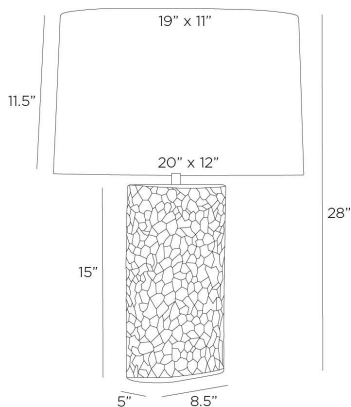

ARTERIO RS

FELICITY TABLE LAMP

PTS19-194
Egg Shell, Terracotta

With its carved and weathered finish, our terracotta lamp feels like an ancient found object. Monolithic in shape and glazed in eggshell, it is accented with antique brass-plated steel hardware. An off-white linen shade lined in off-white cotton mimics its oval form. Matching finial. Finish will vary.

APPEARANCE

Materials	Terracotta, Steel, Linen, Cotton
Finishes	Egg Shell, Antique Brass, Off-White, Off-White
Finish Will Vary	Yes
Top Coat/Sealant	Yes

DIMENSIONS

Overall	W: 20 in x D: 12 in x H: 28 in
Foot Print	W: 8.5 in x D: 5 in
Body	W: 8.5 in x D: 5 in x H: 15 in
Finial	Dia: 1.5 in x H: 1.5 in
Shade Top	W: 19 in x D: 11 in
Shade Side	H: 11.5 in
Shade Bottom	W: 20 in x D: 12 in
Harp Size	H: 9 in
Neck	Dia: 1.0 in x H: 2 in

WIRING

Wire Rating	Indoor Only
Cord	10 FT, Clear/Silver, SPT-2
Socket	1, Type A - E26
Suggested Bulb Type	A19
Switch	At Socket, 3-Way Rotary
Maximum Wattage	60.0
Voltage	110-120 V

CERTIFICATIONS & COMPLIANCY

Certifications	Middle East, European Union, United Kingdom, Australia, Mexico, United States, Canada
Compliance	RoHS, UL/ETL, CB

SHIPPING

Product Weight	13.0 lbs
Gross Weight 1	20.0 lbs
Gross Weight 2	5.0 lbs
Shipping Box 1	W: 23.75 in x D: 7.75 in x H: 11.25 in
Shipping Box 2	W: 14 in x D: 22 in x H: 12.5 in