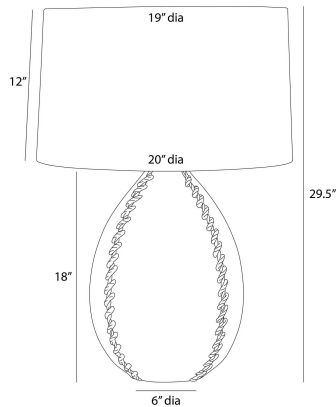

ARTERIO RS

JAXX TABLE LAMP

PTS21-SH012
Ice Reactive, Ceramic

A nautically influenced ceramic lamp delivers coastal cool in the form of raised rope accents. The oversized shape is hand-formed, then glazed in an ice-reactive shade to highlight its textural details. Topped with an off-white linen drum shade and lined in off-white cotton. Finished with antique brass hardware and finial. Finish will vary.

APPEARANCE

Materials	Ceramic, Steel, Linen, Cotton, Steel
Finishes	Ice Reactive, Antique Brass, Off-White, Off-White, Antique Brass
Harp Finish	Brass
Finish Will Vary	Yes
Top Coat/Sealant	No

DIMENSIONS

Overall	Dia: 20.0 in x H: 29.5 in
Foot Print	Dia: 6.0 in
Body	Dia: 13.0 in x H: 18 in
Finial	Dia: 1 in x H: 1 in
Shade Top	Dia: 19.0 in
Shade Side	H: 12 in
Shade Bottom	Dia: 20.0 in
Harp Size	H: 8.5 in
Neck	Dia: 1.0 in x H: 2 in

Certifications	Middle East, European Union, United Kingdom, Mexico, United States, Canada
Compliance	UL/ETL, CB

SHIPPING

Product Weight	7.9 lbs
Gross Weight 1	12.0 lbs
Gross Weight 2	5 lbs
Shipping Box 1	W: 17.0 in x D: 17.0 in x H: 25.0 in
Shipping Box 2	W: 14 in x D: 22 in x H: 22 in

CONTRACT

Contract Suitability	Contract Suitable As Is
Tilt Test Degrees	10 Degrees

REPLACEMENT PARTS

81002