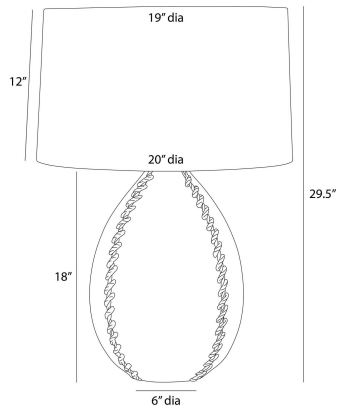

ARTERIO RS

JAXX TABLE LAMP

PTS21-SH012
Ice Reactive, Ceramic

A nautically influenced ceramic lamp delivers coastal cool in the form of raised rope accents. The oversized shape is hand-formed, then glazed in an ice-reactive shade to highlight its textural details. Topped with an off-white linen drum shade and lined in off-white cotton. Finished with antique brass hardware and finial. Finish will vary.

APPEARANCE

Materials	Ceramic, Steel, Linen, Cotton, Steel
Finishes	Ice Reactive, Antique Brass, Off-White, Off-White, Antique Brass
Harp Finish	Brass
Finish Will Vary	Yes
Top Coat/Sealant	No

DIMENSIONS

Overall	Dia: 20.0 in x H: 29.5 in
Foot Print	Dia: 6.0 in
Body	Dia: 13.0 in x H: 18 in
Finial	Dia: 1 in x H: 1 in
Shade Top	Dia: 19.0 in
Shade Side	H: 12 in
Shade Bottom	Dia: 20.0 in
Harp Size	H: 8.5 in
Neck	Dia: 1.0 in x H: 2 in

WIRING

Wire Rating	Indoor Only
Cord	10 FT, Clear/Silver, SPT-2
Socket	1, Type A - E26
Suggested Bulb Type	A19
Switch	At Socket, 3-Way Rotary
Maximum Wattage	150.0
Voltage	110-120 V

CERTIFICATIONS & COMPLIANCY

Certifications	Middle East, European Union, United Kingdom, Mexico, United States, Canada
Compliance	UL/ETL, CB

SHIPPING

Product Weight	7.9 lbs
Gross Weight 1	12.0 lbs
Gross Weight 2	5 lbs
Shipping Box 1	W: 17.0 in x D: 17.0 in x H: 25.0 in
Shipping Box 2	W: 14 in x D: 22 in x H: 22 in