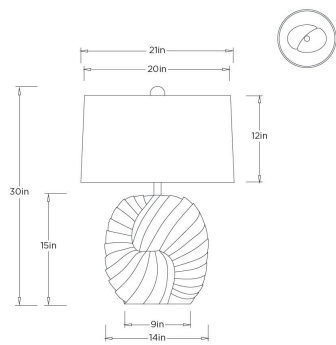

ARTERIOS

SPIRA TABLE LAMP

PTS24-SH069 SPIRA TABLE LAMP

ARTERIOS

PTS24-SH069
Natural Eggshell, Terracotta

The Spira Table Lamp features a sculptural, spiral form crafted in terracotta finished in an eggshell glaze. Soft ridges wrap the organic silhouette, creating depth and quiet movement across its surface. Grounded and serene, this table lamp brings an earthy, coastal sensibility to living spaces or entryways.

APPEARANCE

Materials	Terracotta, Iron, Linen, Cotton
Finishes	Natural Eggshell, Antique Brass, Off-White, Off-White
Harp Finish	Antique Brass
Finish Will Vary	Yes
Top Coat/Sealant	No

DIMENSIONS

Overall	Dia: 21 in x H: 30 in
Foot Print	W: 9 in x D: 7 in
Body	W: 14 in x D: 10 in x H: 15 in
Finial	Dia: 2 in x H: 2 in
Shade Top	Dia: 20 in
Shade Side	H: 12 in
Shade Bottom	Dia: 21 in
Neck	Dia: 1 in x H: 2 in

WIRING

Wire Rating	Indoor Only
Cord	7.5 FT, Clear/Silver, SPT-2
Socket	1, Type A - E26
Suggested Bulb Type	A19
Photographed Bulb	Classic Standard Bulb
Switch	At Socket, On/Off Rotary
Maximum Wattage	60
Voltage	110-120 V

SHIPPING

Product Weight	26.7 lbs
Gross Weight 1	31.1 lbs
Gross Weight 2	5 lbs
Shipping Box 1	W: 15.25 in x D: 19.75 in x H: 16 in
Shipping Box 2	W: 13 in x D: 22 in x H: 22 in

ADDITIONAL INFO

Features	Assembly Required
----------	-------------------