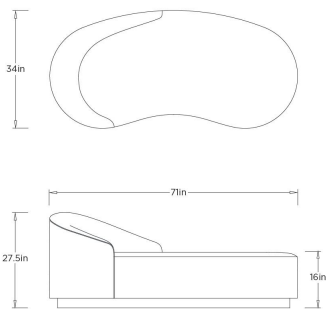

ARTERIOS

TURNER CHAISE, LEFT ARM

UCETU-LF TURNER CHAISE, LEFT ARM ARTERIOS

UCETU-LF-PRG
Sharkskin, Velvet

The graceful curvature of this chaise presents a sleek yet inviting form. Perched on a plinth wood base and upholstered with fabric, it can sit proudly in a corner, or float in a dayroom.

APPEARANCE

Materials	Velvet, Velvet, Wood
Finishes	Sharkskin, Sharkskin, Grey Ash
Finish Will Vary	Yes
Top Coat/Sealant	No

DIMENSIONS

Overall	W: 71 in x D: 34 in x H: 27.5 in
Seat Back	W: 18 in x D: 9 in x H: 13 in
Seat	W: 63 in x D: 29 in x H: 16 in