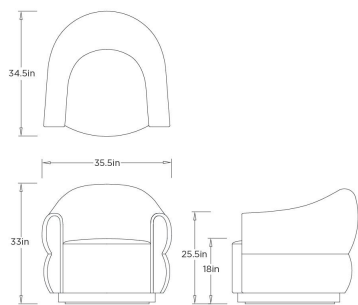

ARTERIOS

ALEXANDRA SWIVEL CHAIR

ULOAX ALEXANDRA SWIVEL CHAIR   ARTERIOS