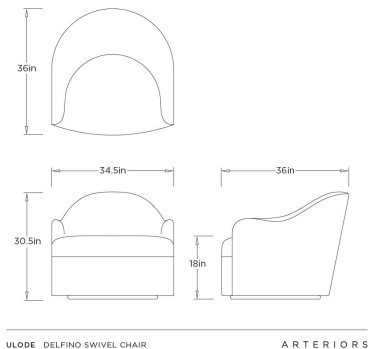

ARTERIOS

DELFINO SWIVEL CHAIR

ULODE-PRG
Anchor Grey, Leather

Sink into the enveloping comfort of the Delfino Swivel Chair, a sculptural lounge piece defined by its generous proportions and softly curved form. The deep seat and rounded barrel back create an inviting silhouette designed for relaxed, lingering moments. The chair offers a crisp, tailored look balanced with plush texture and a concealed blackened iron swivel base that adds effortless movement and modern contrast.

APPEARANCE

Materials	Leather, Leather, Iron
Finishes	Anchor Grey, Anchor Grey, Blackened Iron
Finish Will Vary	Yes
Top Coat/Sealant	No

DIMENSIONS

Overall	W: 34.5 in x D: 36 in x H: 30.5 in
Arm	W: 5 in x D: 12 in x H: 23 in
Seat Back	W: 16 in x D: 12 in x H: 16 in
Seat	W: 27 in x D: 23 in x H: 18 in

SHIPPING

Shipping Requirements	Special Handling Required
Product Weight	72.5 lbs
Gross Weight 1	68 lbs
Shipping Box 1	W: 40 in x D: 40 in x H: 33 in

ADDITIONAL INFO

Fabric Certification	TB117-2013
Fabric Composition	100% Leather
Fabric Cleaning Code	Leather Cleaner
Reupholstery Requirements	3.5
Base/Foot Type	360 Swivel Mechanism