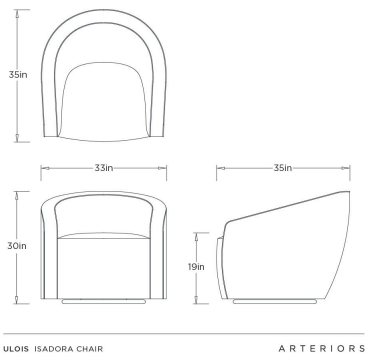

ARTERIOS

ISADORA SWIVEL CHAIR

ULOIS-PRG
Earl Grey, Texture

Minimalist in form, a classic barrel-shaped chair is reinvented to complement any seating arrangement. Soft sloping arms cradle the body, while the rich upholstery delivers a feeling of elegance. Secured to a swivel base.

APPEARANCE

Materials	Texture
Finishes	Earl Grey
Finish Will Vary	No
Top Coat/Sealant	No

DIMENSIONS

Overall	W: 33 in x D: 35 in x H: 30 in
Foot Print	Dia: 22 in
Arm	W: 6 in x D: 19 in x H: 22 in
Seat Back	W: 20 in x D: 12.5 in x H: 14 in
Seat	W: 21.5 in x D: 21.5 in x H: 19 in
Diagonal Dimensions	W: 43 in