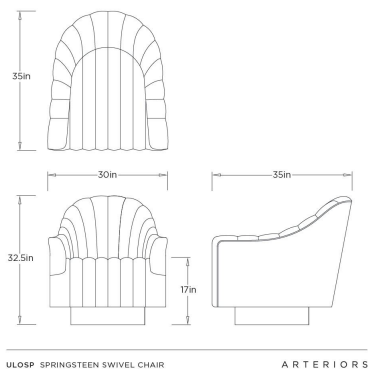

## SPRINGSTEEN SWIVEL CHAIR

ULOSP-PRG  
Dusty Rose, Velvet

The Springsteen's inviting barrel back plush channeling and sleek plinth base create the perfect club chair. Place a pair in your favorite entertaining space with petite drink tables or use four around a cocktail table instead of the traditional sofa and chair combo. These are meant to be touted not tucked away!

### DIMENSIONS

Overall	W: 30 in x D: 35 in x H: 32.5 in
Foot Print	Dia: 18.5 in
Arm	W: 4.5 in x H: 22 in
Base	Dia: 20.0 in x H: 4.5 in
Seat	W: 21 in x D: 21 in x H: 17 in
Diagonal Dimensions	W: 57 in