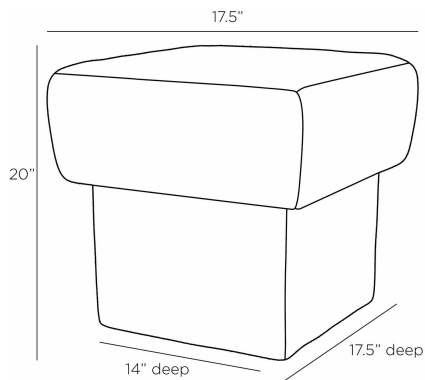

ARTERIOS

ATHENS OTTOMAN

UOTAT-PRG
Olive, Bouclé

This mushroom-shaped stool is a delightful pop of color and texture. A well-padded seat of upholstery rests atop a matching base.

APPEARANCE

Materials	Bouclé
Finishes	Olive
Finish Will Vary	No
Top Coat/Sealant	No

DIMENSIONS

Overall	W: 17.5 in x D: 17.5 in x H: 19 in
Foot Print	W: 14 in x D: 14 in
Diagonal Dimensions	W: 26 in

SHIPPING

Product Weight	23.1 lbs
Gross Weight 1	33.1 lbs
Shipping Box 1	W: 21.5 in x D: 21.5 in x H: 24.0 in

ADDITIONAL INFO

Fabric Certification	TB117-2013
Fabric Composition	48% Acrylic, 36% Wool, 16% Polyester
Fabric Cleaning Code	S - dry clean only
Fabric Wear Abrasion	48,000
Reupholstery Requirements	1.5 Yards
Base/Foot Type	Non-Adjustable Glides

CONTRACT

Contract Suitability	Contract Suitable As Is
Contract Textile Suitability	Low Traffic/Private Spaces