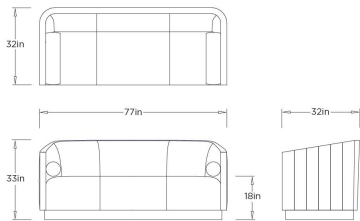

HUXLEY SOFA

FFU10 HUXLEY SOFA MOSS PERFORMANCE VELVET WHITE OYSTER ARTERIOS

USOHU-PRG
Moss, Performance Velvet

A new take on the shelter sofa, Huxley's stylish silhouette is elevated with our luxe upholstery. The rhythmic texture of back-channeled details allows it to float stylishly within a room. Sloped arms with bolster pillows lend support for seating, while a shaped plinth base adds a contemporary contrast of material.

APPEARANCE

Materials	Performance Velvet, Wood
Finishes	Moss, White Oyster
Finish Will Vary	No
Top Coat/Sealant	Yes

DIMENSIONS

Overall	W: 77 in x D: 32 in x H: 33 in
Foot Print	W: 73 in x D: 28 in
Arm	W: 4 in x D: 24 in x H: 28 in
Bolster	D: 21.5 in x Dia: 6.5 in
Seat Back	W: 69 in x D: 10 in x H: 16.5 in
Seat	W: 69 in x D: 22 in x H: 18 in
Diagonal Dimensions	W: 42 in

SHIPPING

Shipping Requirements	Special Handling Required
Product Weight	146.0 lbs
Gross Weight 1	175 lbs
Shipping Box 1	W: 36.0 in x D: 81.0 in x H: 37.0 in

ADDITIONAL INFO

Fabric Certification	TB117-2013
Fabric Composition	82% Polyester, 18% Cotton
Fabric Cleaning Code	W - spot clean only with water-based shampoo or foam upholstery cleaner
Fabric Wear Abrasion	100,000
Fabric PFAS Free	Yes
Reupholstery Requirements	9.5 Yards
Base/Foot Type	Non-Adjustable Nylon Tack Glides

CONTRACT

Contract Suitability	Contract Suitable As Is
Contract Textile Suitability	High Traffic/Public Spaces