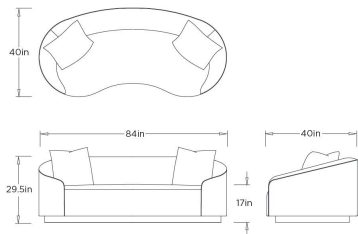

ARTERIOS

TURNER SMALL SOFA

USOTU-84 TURNER SMALL SOFA

ARTERIOS

USOTU-84-PRG
Paprika, Velvet

The graceful curvature of this sofa presents a sleek yet inviting form, making the Turner the perfect anchor for any room designed for entertaining. Perched on a plinth wood base and upholstered with fabric, it can be floated with two facing each other, creating an environment for conversation, or used alongside our elegant occasional tables.

APPEARANCE

Materials	Velvet, Velvet, Wood
Finishes	Paprika, Paprika, Dark Walnut
Finish Will Vary	Yes
Top Coat/Sealant	No

DIMENSIONS

Overall	W: 84 in x D: 40 in x H: 29.5 in
Arm	H: 20 in
Leg	H: 3 in
Seat	W: 66 in x D: 25 in x H: 17 in