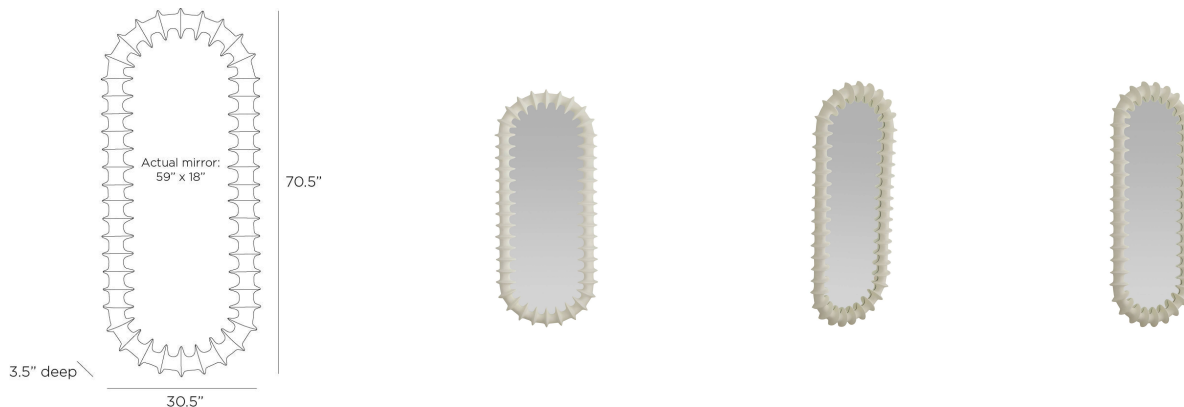

ARTERIO RS

GILCREST FULL LENGTH MIRROR

WMC04
Matte Ivory, Resin

A textural frame of matte ivory resin ripples and flows to recall the ridges of a spine. Its intriguing finish converges inward, creating dimensionality on any wall. Designed to be displayed both vertically and horizontally. Secured at the back with a cleat attachment.

APPEARANCE

Materials	Resin, Mirror
Finishes	Matte Ivory, Plain
Finish Will Vary	No
Top Coat/Sealant	Yes

DIMENSIONS

Overall	W: 30.5 in x D: 3.5 in x H: 70.5 in
Actual Mirror	W: 18 in x H: 59 in

SHIPPING

Shipping Requirements	Truck Ship
Product Weight	98.0 lbs
Gross Weight 1	108.0 lbs
Shipping Box 1	W: 8.0 in x D: 35.0 in x H: 95.0 in